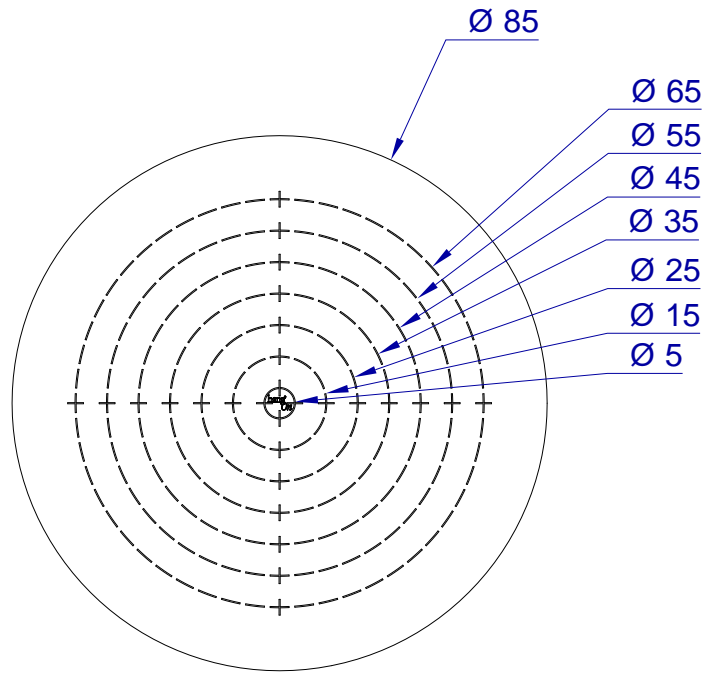

This drawing is HangOn AB property. It can't be reproduced or communicated without our written agreement

Product no.
ERX 085

Description
Disc with target rings and slit back