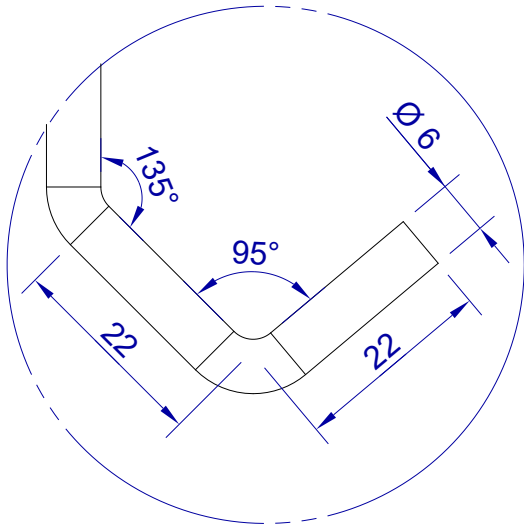

This drawing is HangOn AB property. It can't be reproduced or communicated without our written agreement

hang[®]
On

Product no.
400x6,0 PDVX2
Description
Hook, stock item