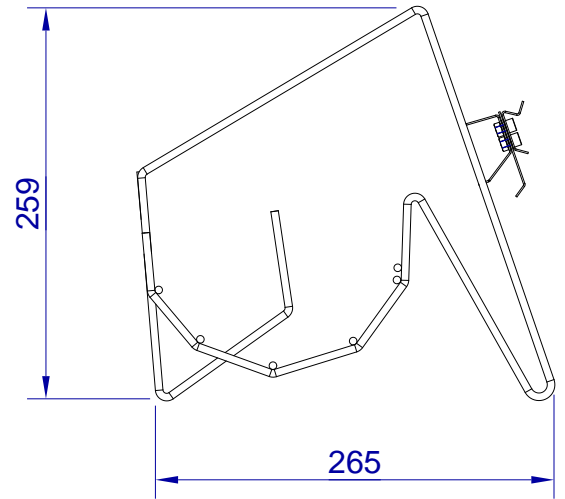

This drawing is HangOn AB property. It can't be reproduced or communicated without our written agreement

hang<sup>®</sup>  
On

Product no.  
ED 1

Description  
Disc dispenser, 225 mm