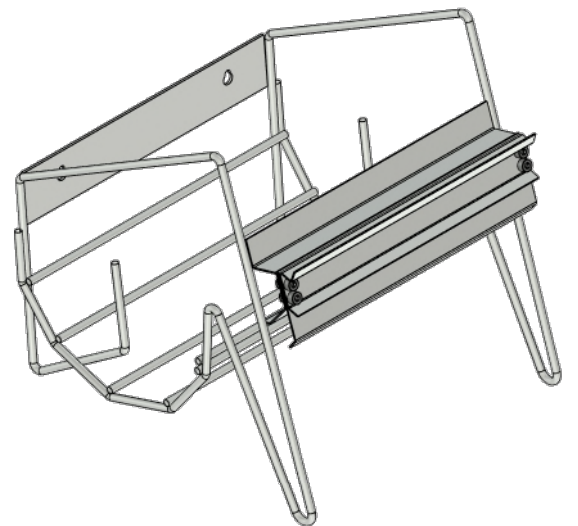

This drawing is HangOn AB property. It can't be reproduced or communicated without our written agreement

hang<sup>®</sup>  
On

Product no.  
ED 1

Description  
Disc dispenser, 225 mm