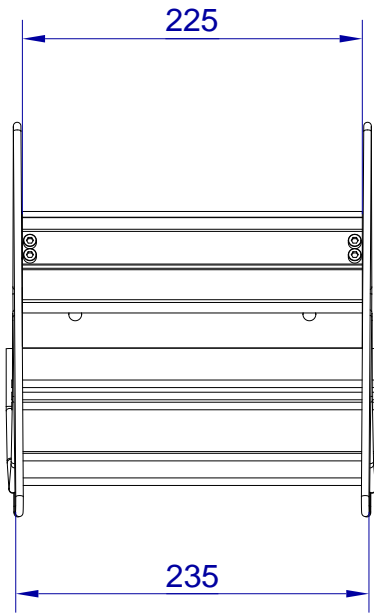

This drawing is HangOn AB property. It can't be reproduced or communicated without our written agreement

hang<sup>®</sup>  
On

Product no.  
ED 1

Description  
Disc dispenser, 225 mm