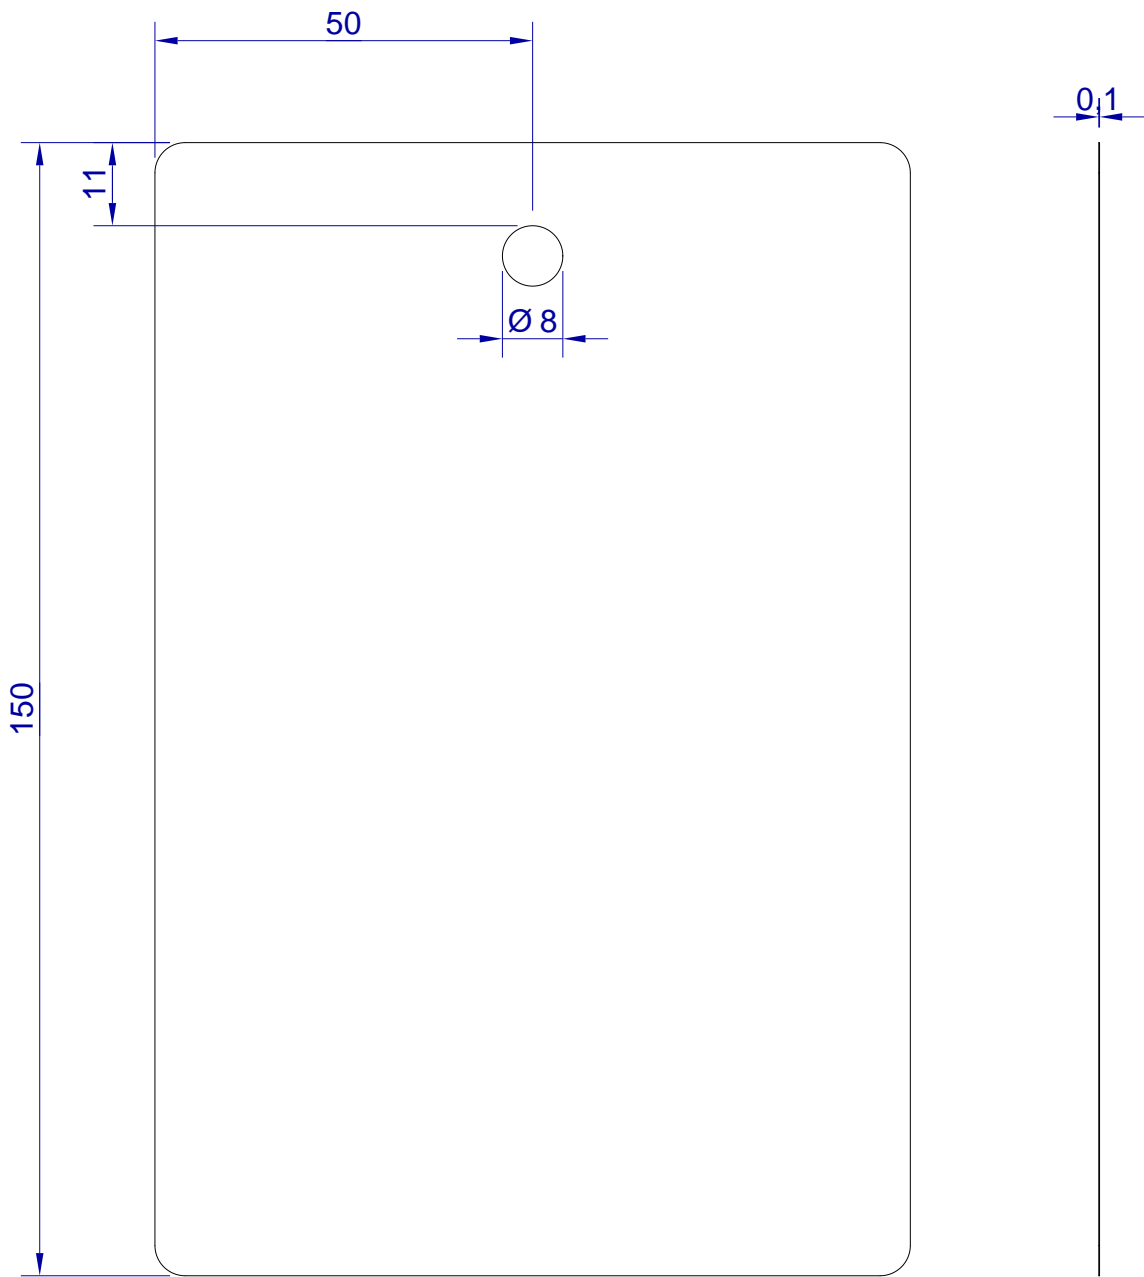

This drawing is HangOn AB property. It can't be reproduced or communicated without our written agreement

hang[®]
On

Product no.
PP 100X150

Description
Test sheet