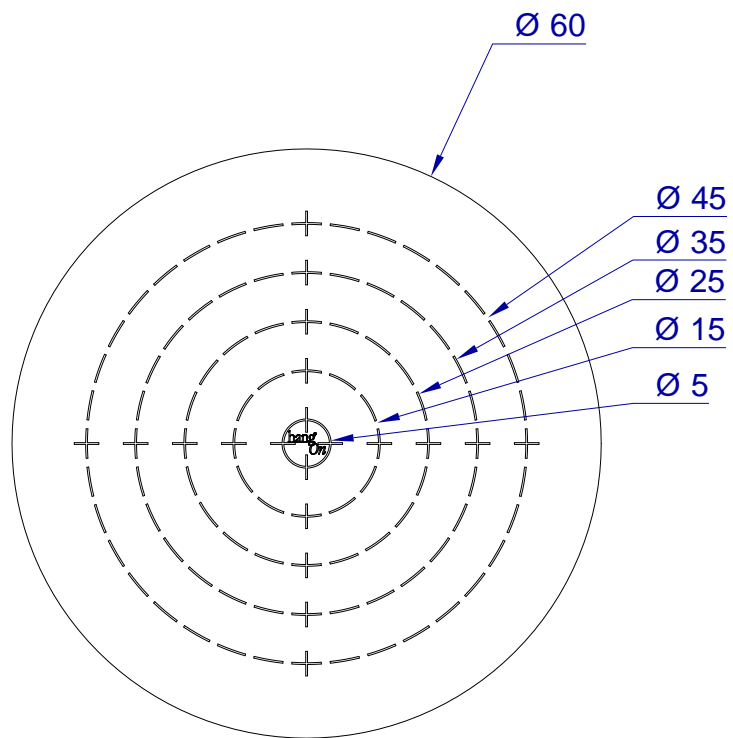

This drawing is HangOn AB property. It can't be reproduced or communicated without our written agreement

Product no.
ERX 060

Description
Disc with target rings and slit back