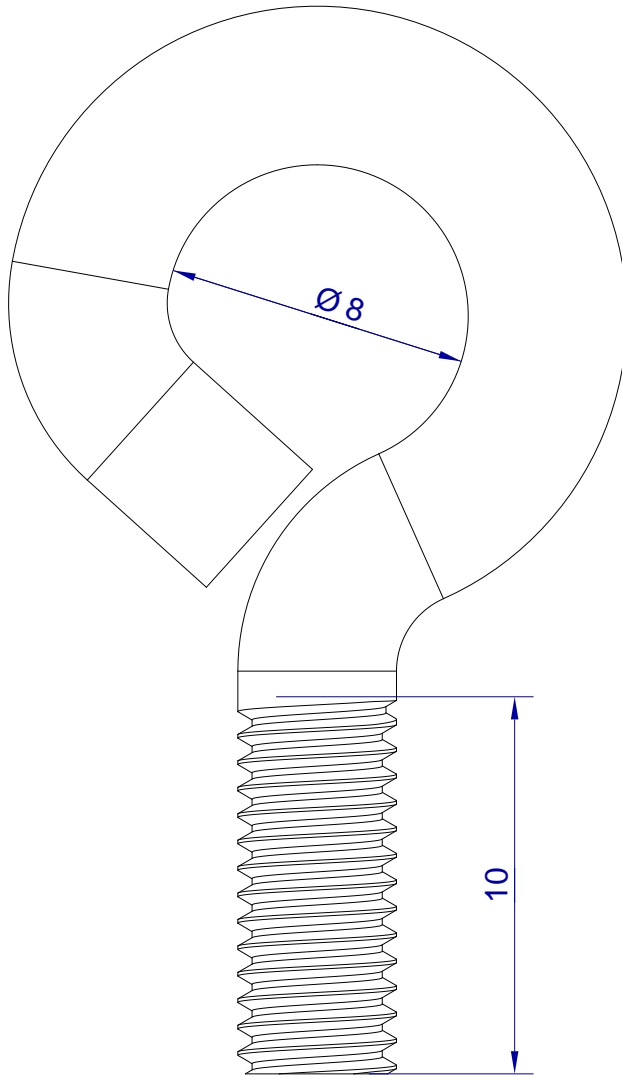

This drawing is HangOn AB property. It can't be reproduced or communicated without our written agreement

hang[®]
On

Product no.

MS 05

Description

Threaded eye-bolt M5