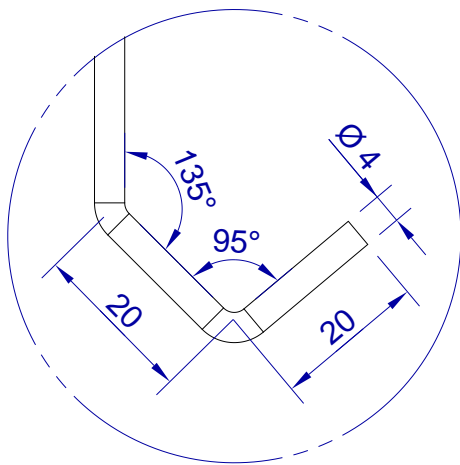

This drawing is HangOn AB property. It can't be reproduced or communicated without our written agreement

900

Product no.  
900X4,0 90DVX2  
Description  
Hook, stock item