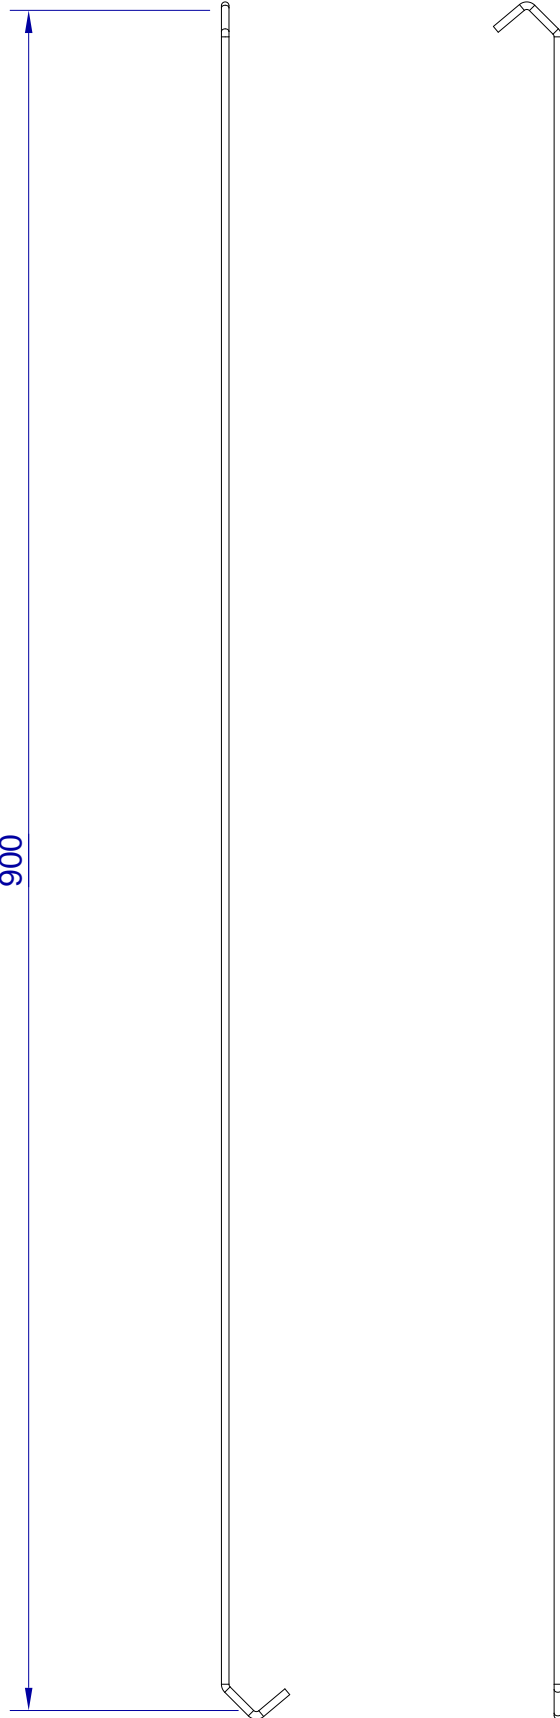

This drawing is HangOn AB property. It can't be reproduced or communicated without our written agreement

900

Product no.  
900X4,0 90DVX2  
Description  
Hook, stock item