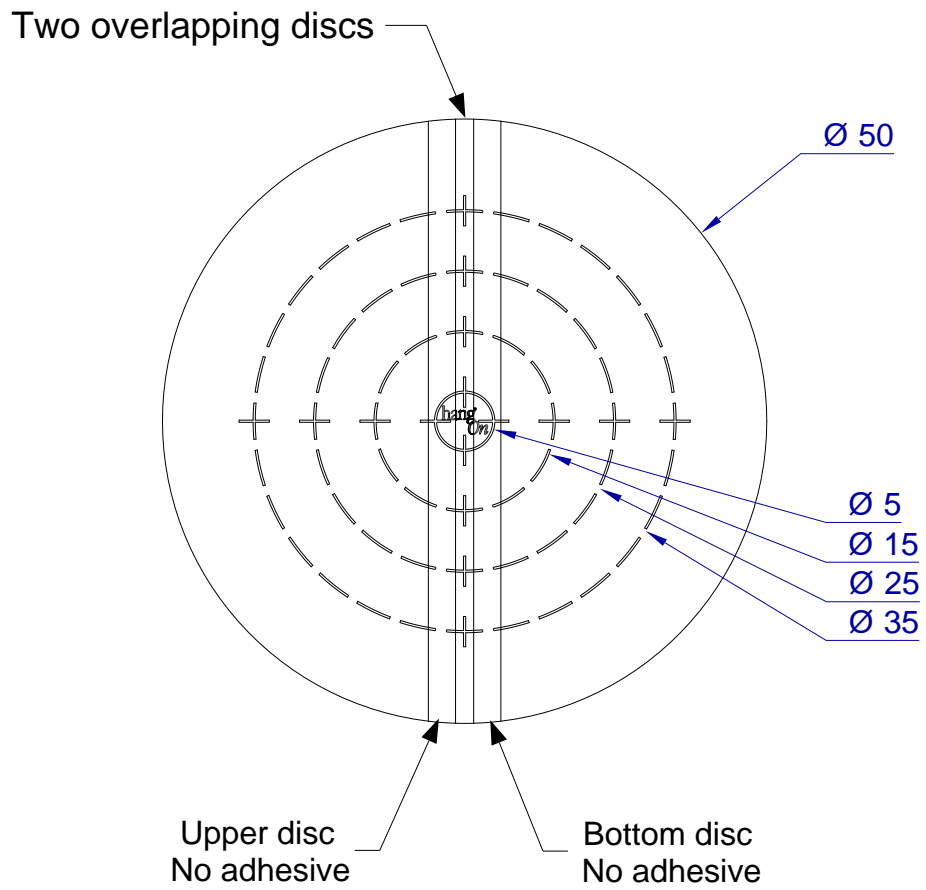

This drawing is HangOn AB property. It can't be reproduced or communicated without our written agreement

Product no.
ERD 50

Description
Wishbone disc