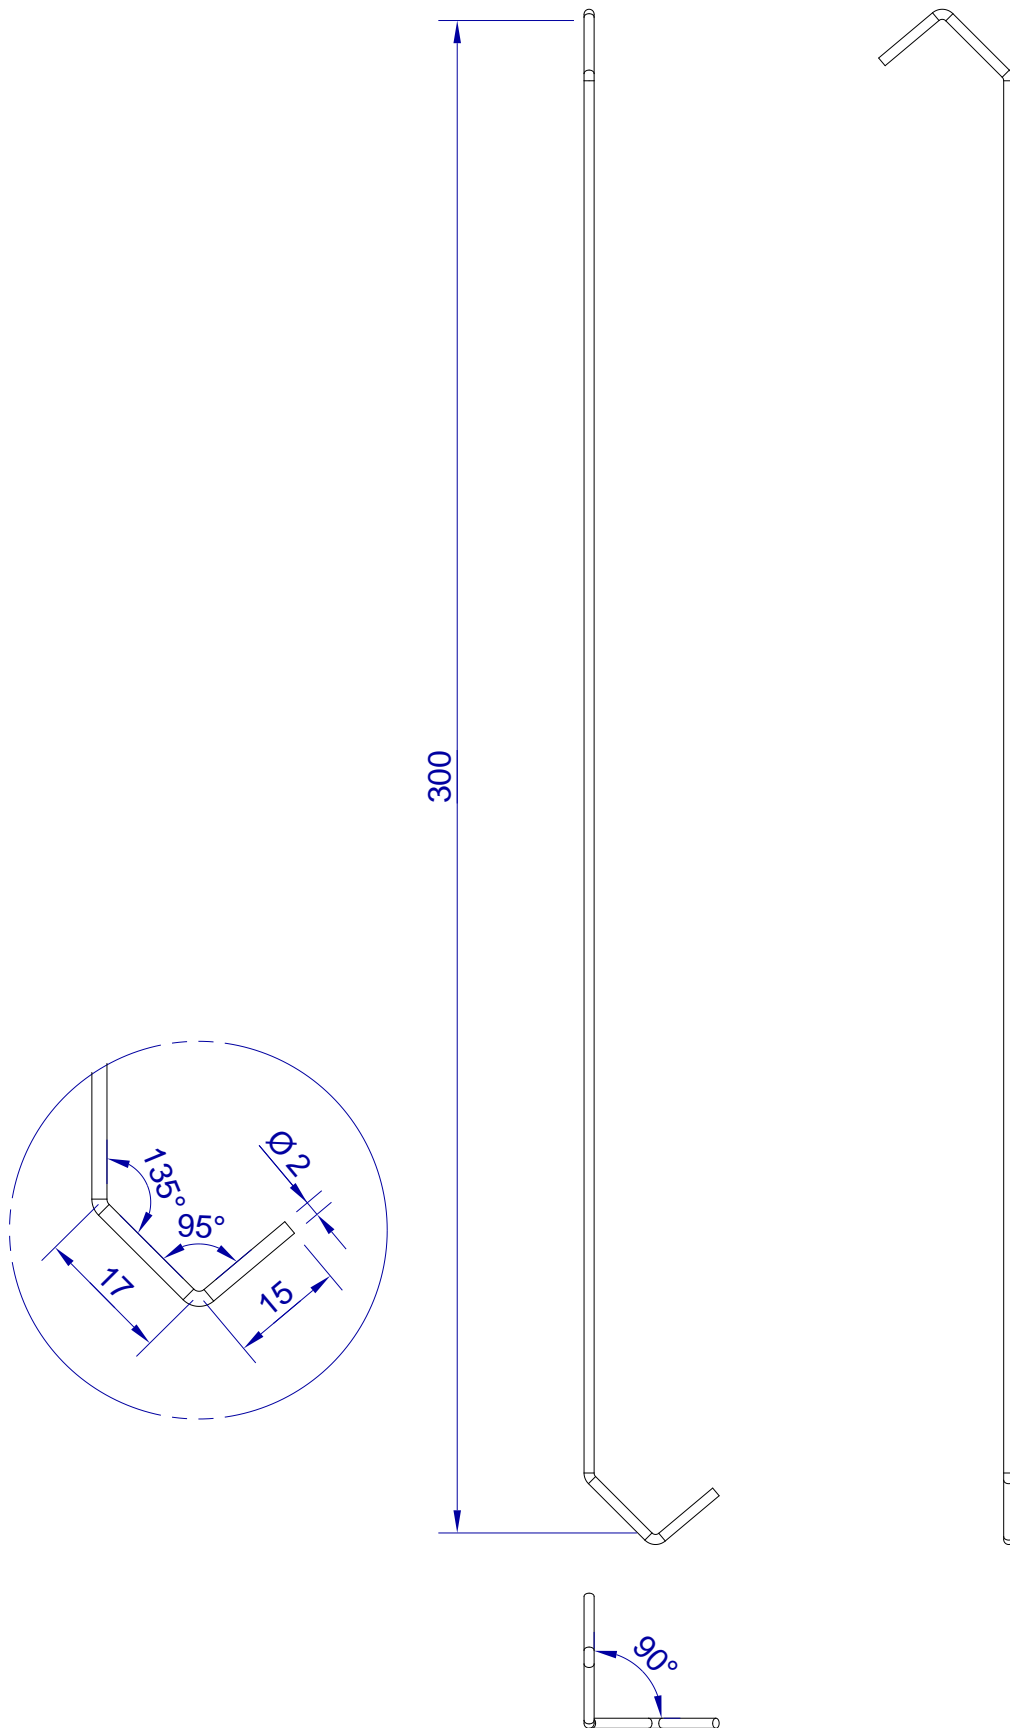

This drawing is HangOn AB property. It can't be reproduced or communicated without our written agreement

hang<sup>®</sup>  
On

Product no.  
300X2,0 90DVX2  
Description  
Hook, stock item