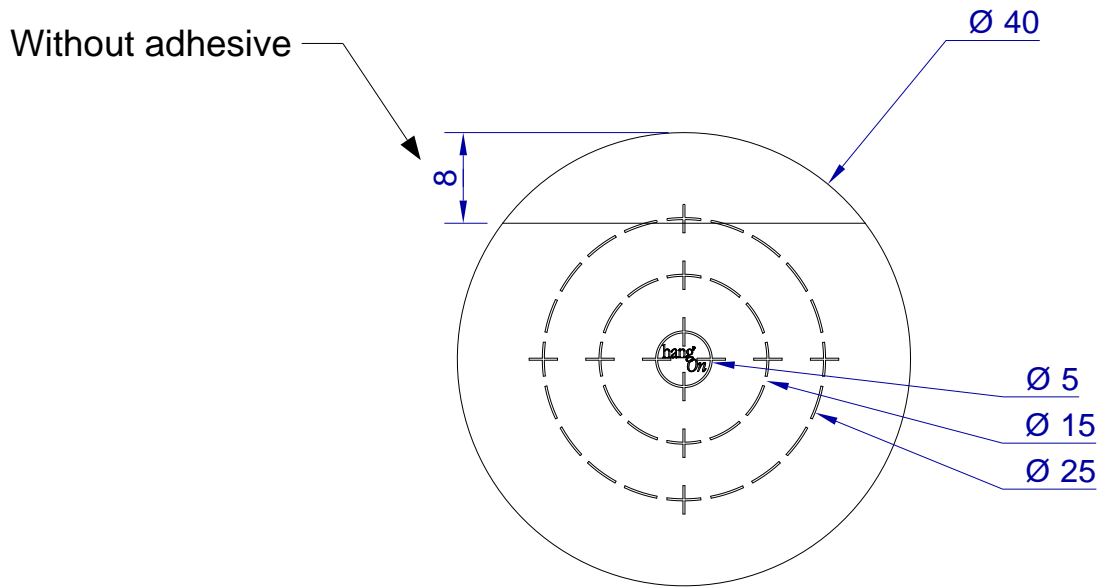

This drawing is HangOn AB property. It can't be reproduced or communicated without our written agreement

Product no.

ERT 040

Description

Disc with tab and target rings