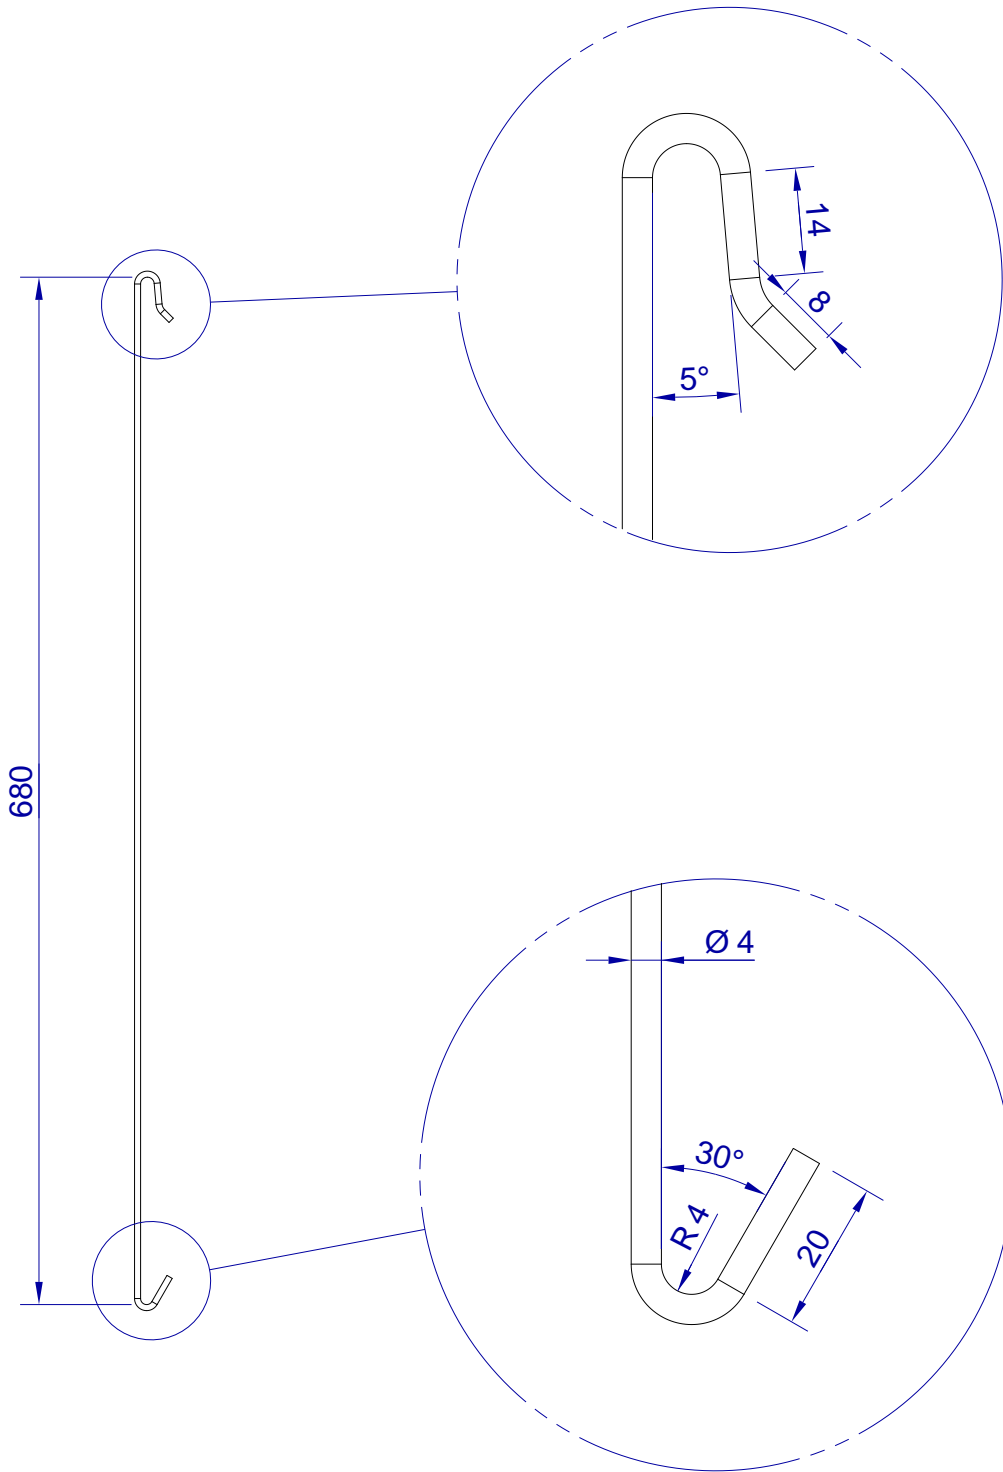

This drawing is HangOn AB property. It can't be reproduced or communicated without our written agreement

hang<sup>®</sup>  
On

Product no.

V680X4,0 PR30D20

Description

Vertical hook 680x4,0 plane radius 30 ° D=20