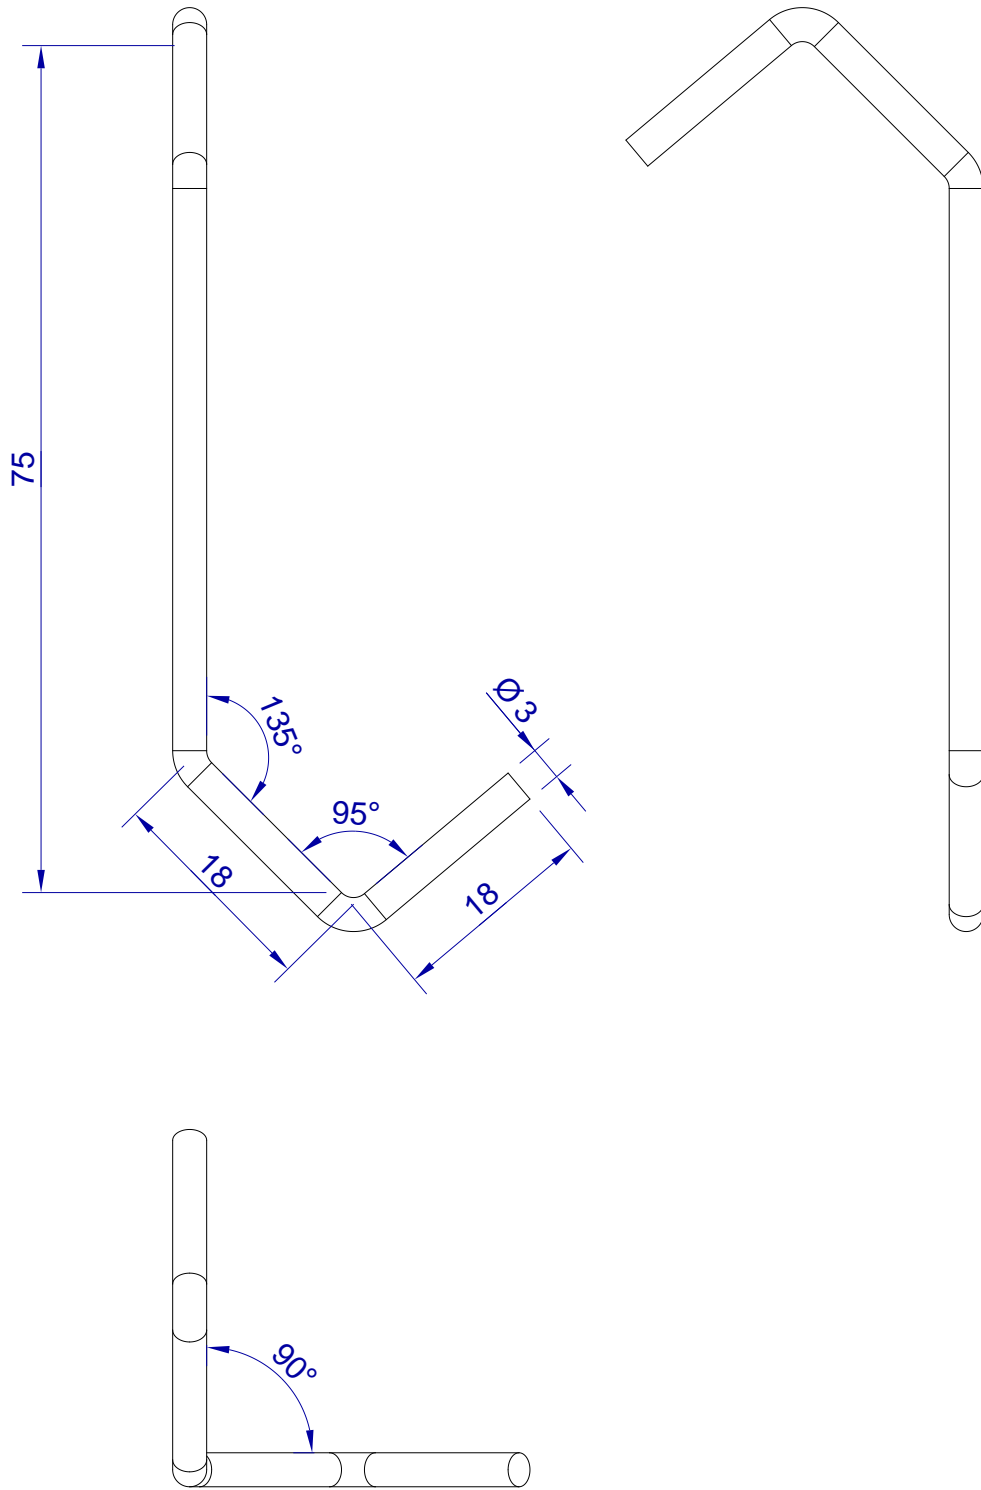

This drawing is HangOn AB property. It can't be reproduced or communicated without our written agreement

hang[®]
On

Product no.
075X3,0 90DVX2
Description
Hook, stock item