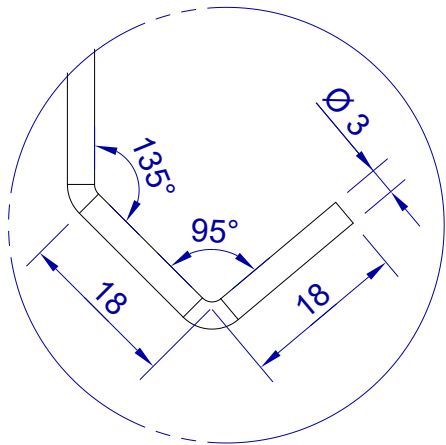

This drawing is HangOn AB property. It can't be reproduced or communicated without our written agreement

hang[®]
On

Product no.
300X3,0 PDVX2
Description
Hook, stock item