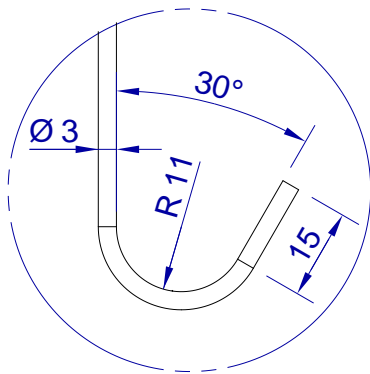

This drawing is HangOn AB property. It can't be reproduced or communicated without our written agreement

hang[®]
On

Product no.
600X3,0 90RX2

Description
Hook, stock item