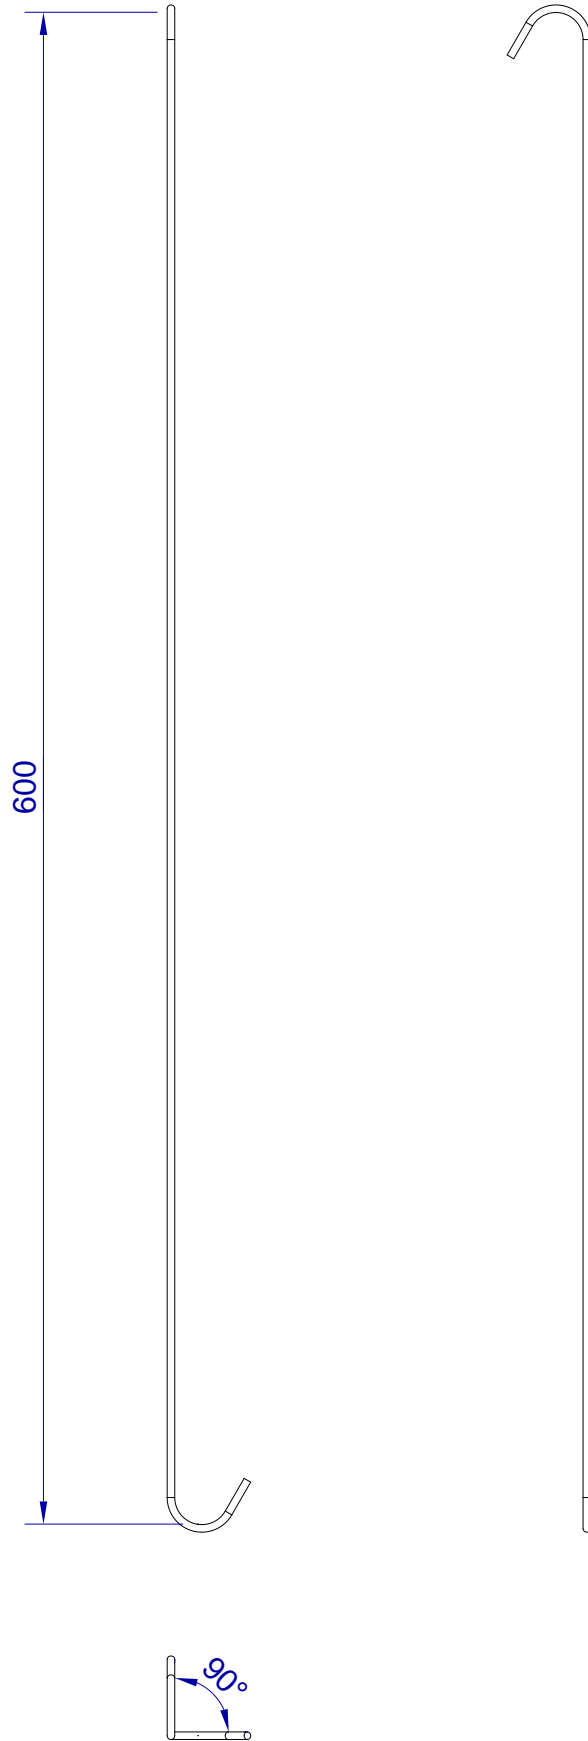

This drawing is HangOn AB property. It can't be reproduced or communicated without our written agreement

hang[®]
On

Product no.
600X3,0 90RX2

Description
Hook, stock item