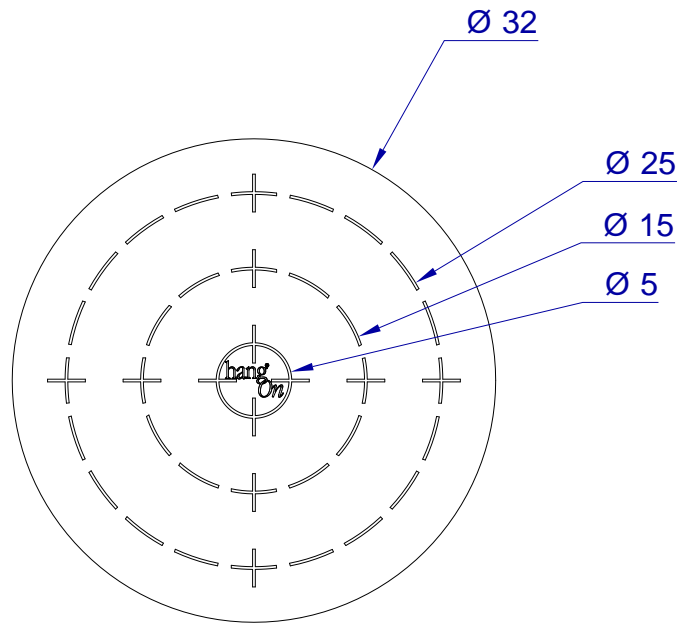

This drawing is HangOn AB property. It can't be reproduced or communicated without our written agreement

Product no.
ERX 032

Description
Disc with target rings and slit back