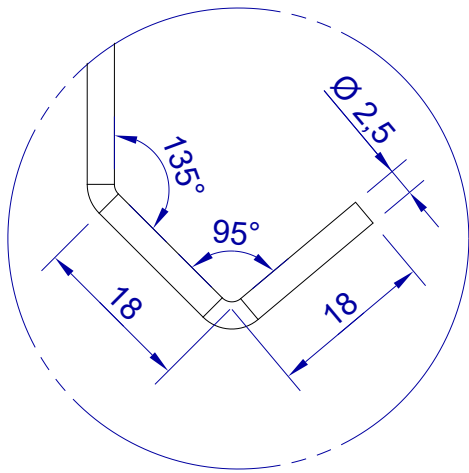

This drawing is HangOn AB property. It can't be reproduced or communicated without our written agreement

hang[®]
On

Product no.
600X2,5 PDVX2
Description
Hook, stock item