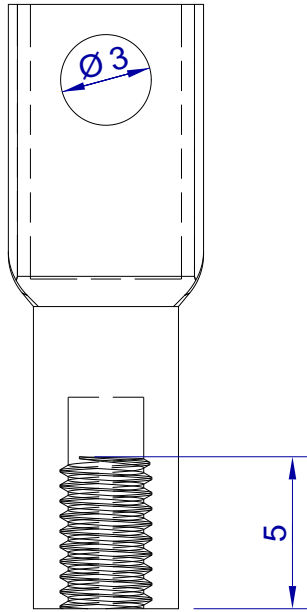

This drawing is HangOn AB property. It can't be reproduced or communicated without our written agreement

hang<sup>®</sup>  
On

Product no.

MT 03

Description

Screw cap M3

2026-03-12 12:29