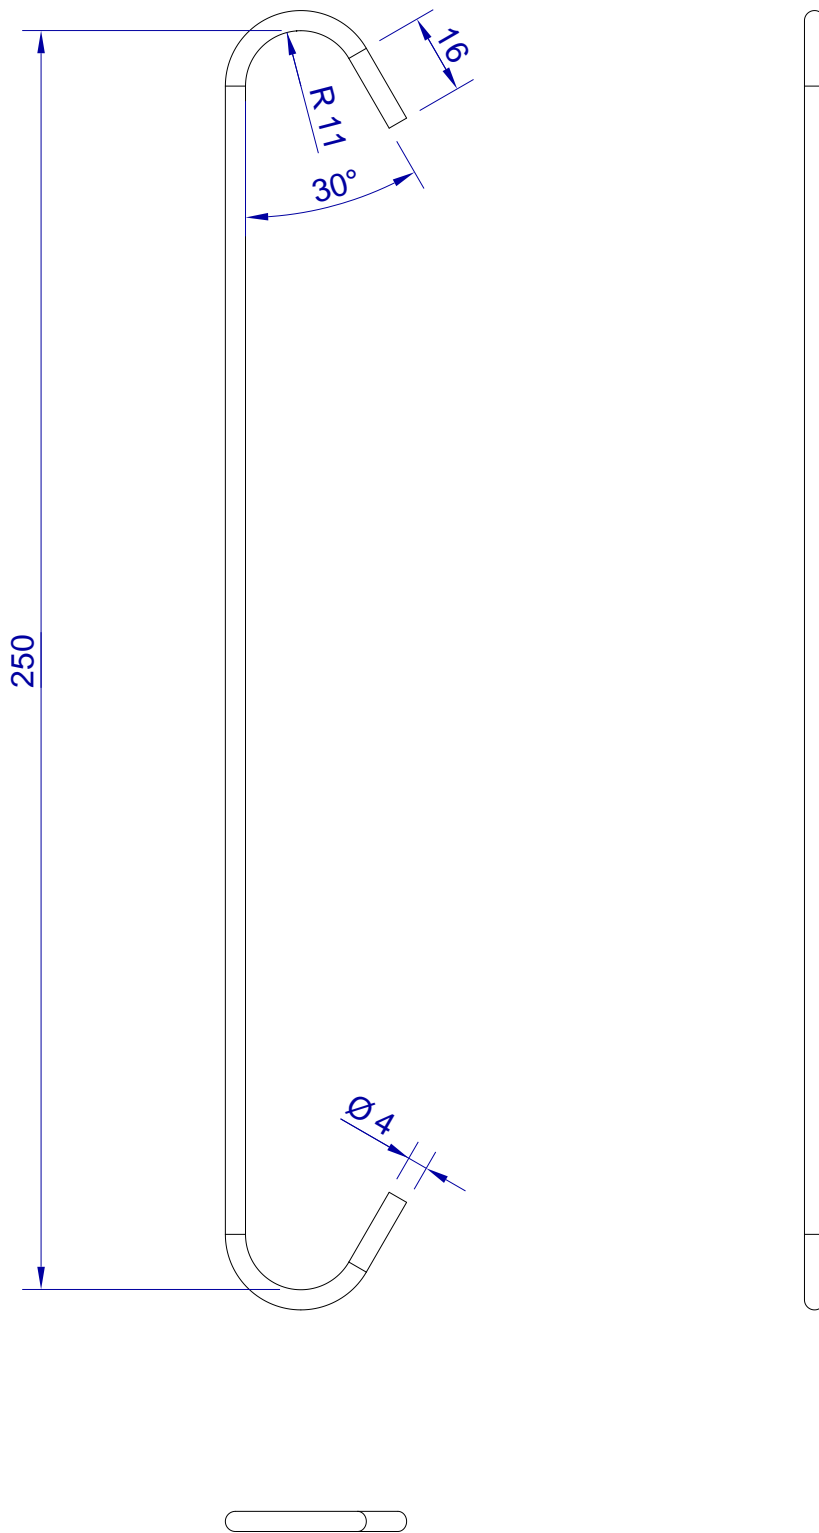

This drawing is HangOn AB property. It can't be reproduced or communicated without our written agreement

hang[®]
On

Product no.
250X4,0 PRX2

Description
Hook, stock item