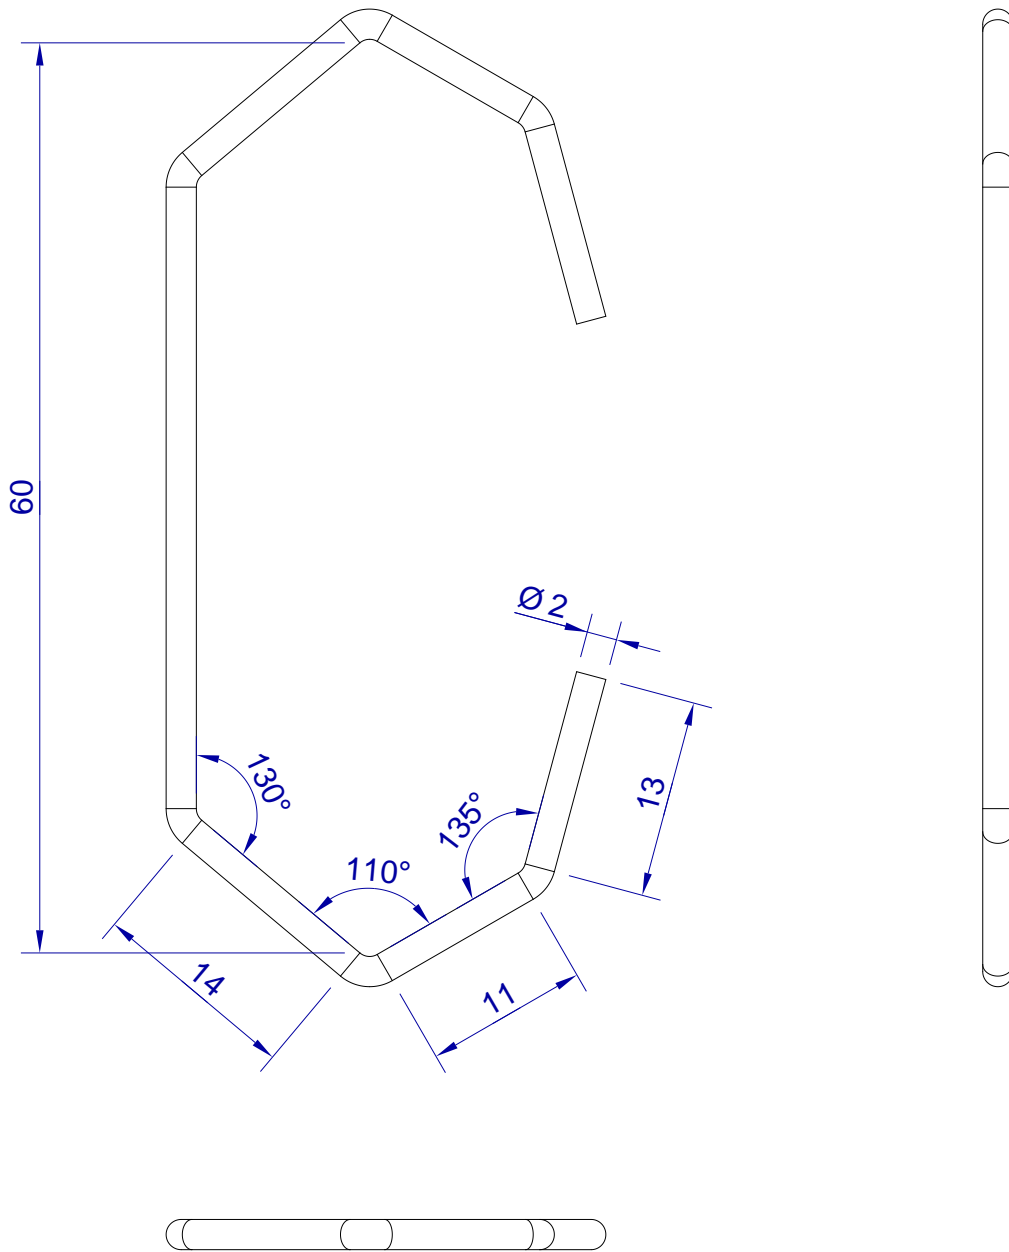

This drawing is HangOn AB property. It can't be reproduced or communicated without our written agreement

hang[®]
On

Product no.
060X2,0 PTRVX2
Description
Hook, stock item