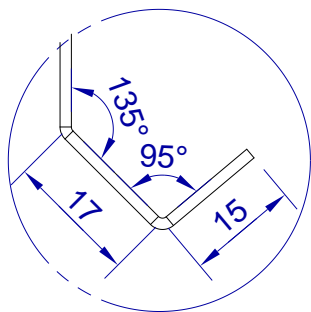

This drawing is HangOn AB property. It can't be reproduced or communicated without our written agreement

hang[®]
On

Product no.
800x1,5 PDV

Description
Hook, stock item