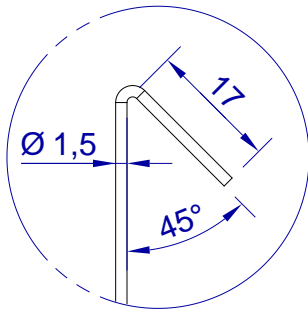

This drawing is HangOn AB property. It can't be reproduced or communicated without our written agreement

hang[®]
On

Product no.
800x1,5 PDV

Description
Hook, stock item