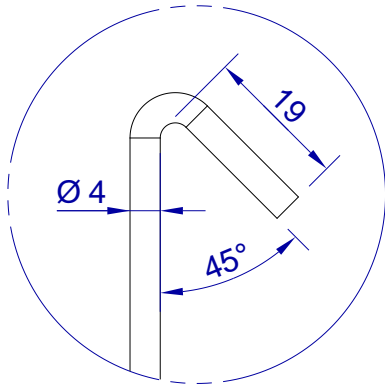

This drawing is HangOn AB property. It can't be reproduced or communicated without our written agreement

hang[®]
On

Product no.
400X4,0 PDV

Description
Hook, stock item