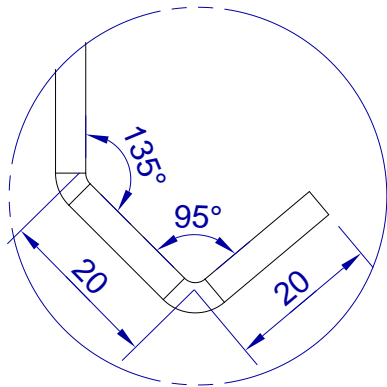

This drawing is HangOn AB property. It can't be reproduced or communicated without our written agreement

hang[®]
On

Product no.
400X4,0 PDV

Description
Hook, stock item