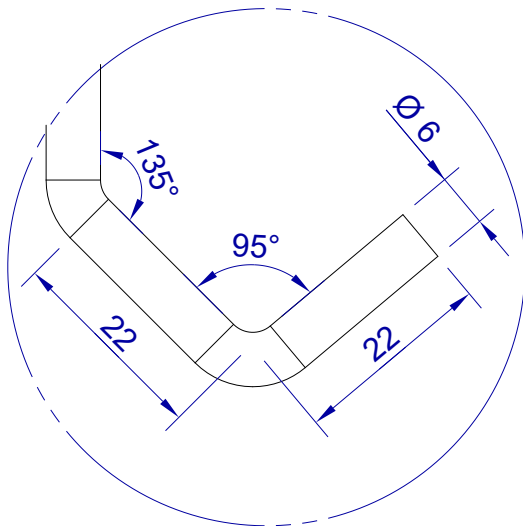

This drawing is HangOn AB property. It can't be reproduced or communicated without our written agreement

hang[®]
On

Product no.
500x6,0 PDVX2
Description
Hook, stock item