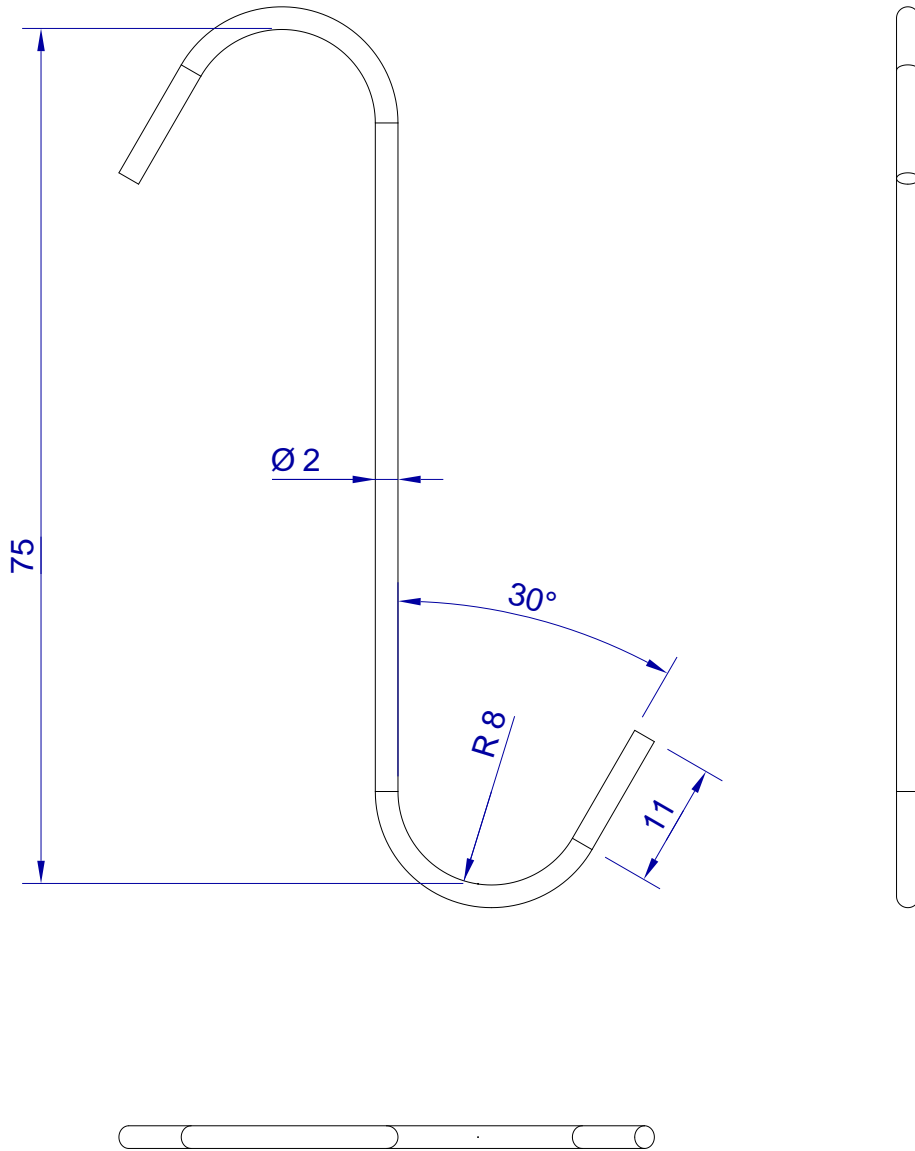

This drawing is HangOn AB property. It can't be reproduced or communicated without our written agreement

hang[®]
On

Product no.
075X2,0 180RX2
Description
Hook, stock item