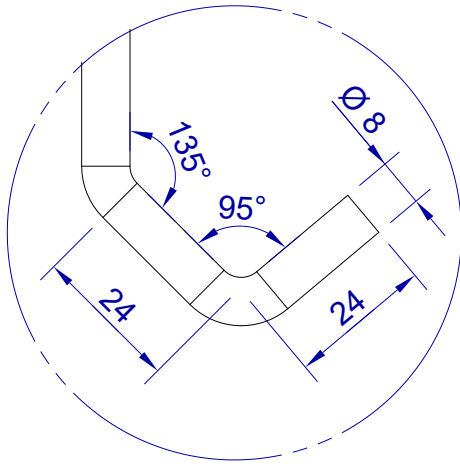

This drawing is HangOn AB property. It can't be reproduced or communicated without our written agreement

hang[®]
On

Product no.
800X8,0 PDVX2
Description
Hook, stock item