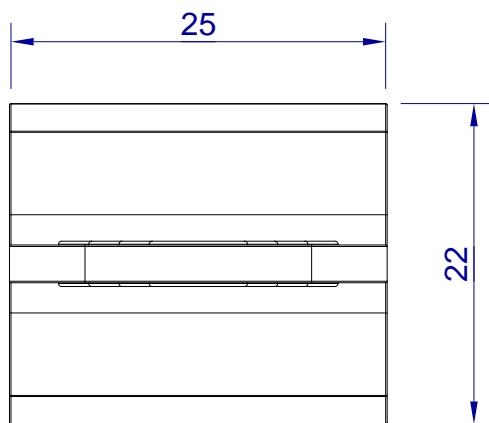

This drawing is HangOn AB property. It can't be reproduced or communicated without our written agreement

Product no.

GRIP 1

Description

Silicone rubber handle, 25x20x20