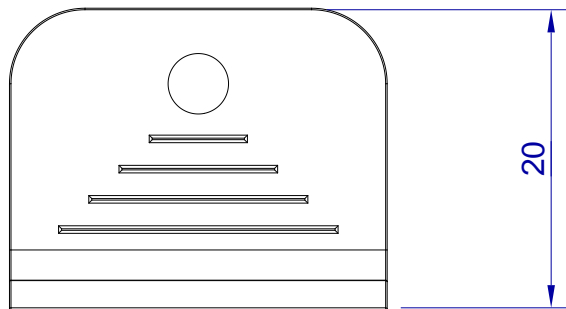

This drawing is HangOn AB property. It can't be reproduced or communicated without our written agreement

Product no.

GRIP 1

Description

Silicone rubber handle, 25x20x20