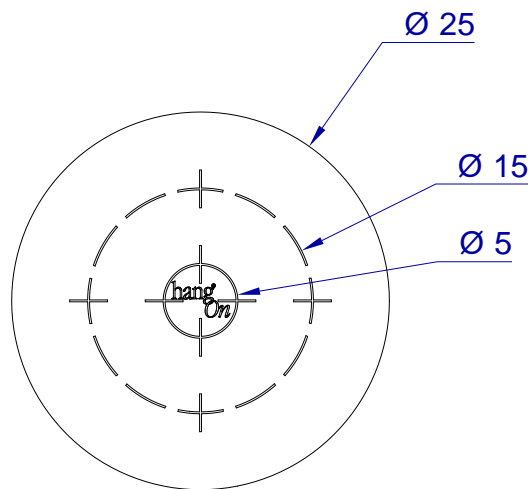

This drawing is HangOn AB property. It can't be reproduced or communicated without our written agreement

Product no.
ERX 025

Description
Disc with target rings and slit back