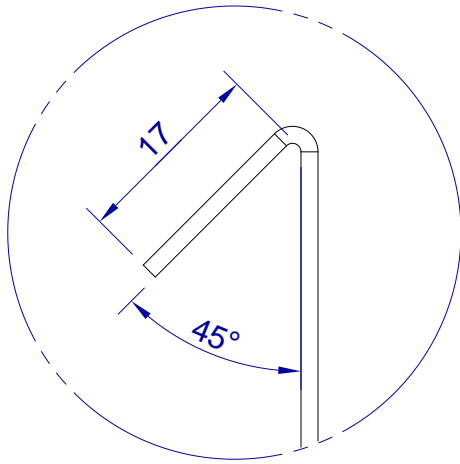

This drawing is HangOn AB property. It can't be reproduced or communicated without our written agreement

hang[®]
On

Product no.
600X1,5 90DV
Description
Hook