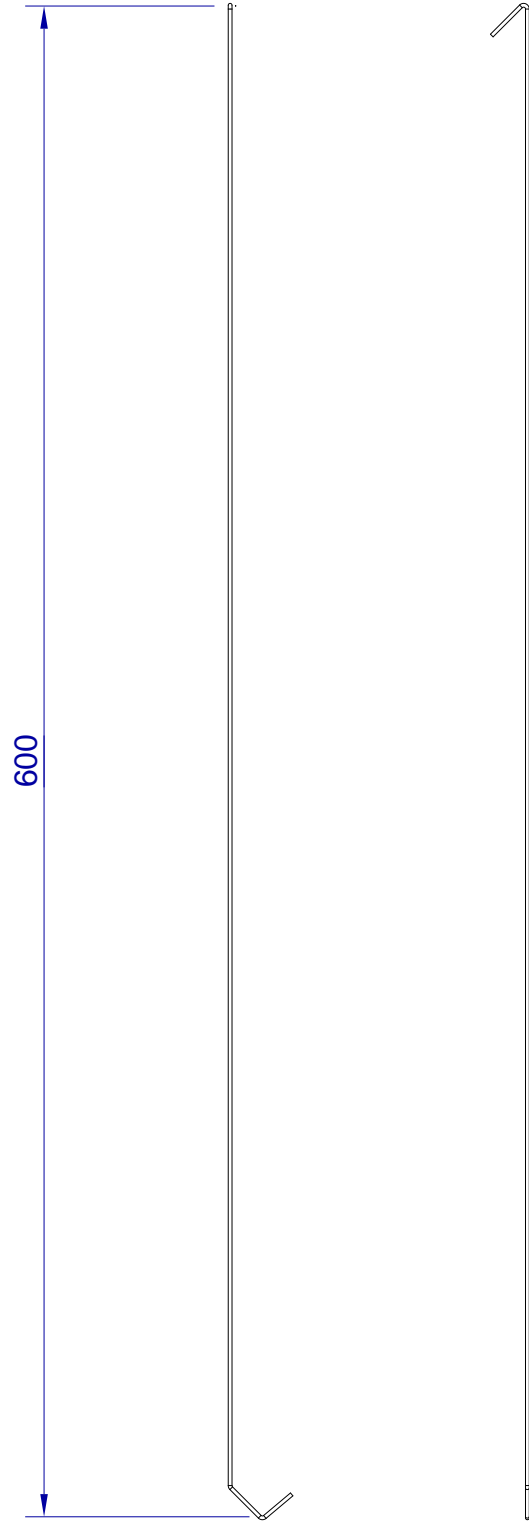

This drawing is HangOn AB property. It can't be reproduced or communicated without our written agreement

hang[®]
On

Product no.
600X1,5 90DV
Description
Hook