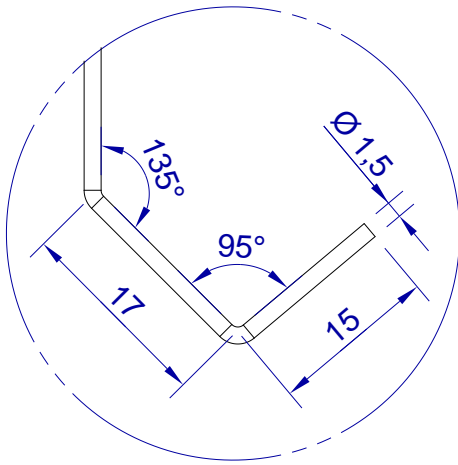

This drawing is HangOn AB property. It can't be reproduced or communicated without our written agreement

hang[®]
On

Product no.
600X1,5 90DV
Description
Hook