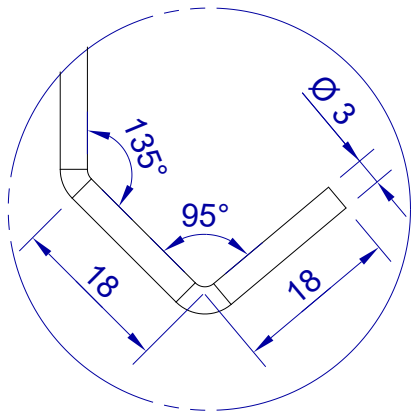

This drawing is HangOn AB property. It can't be reproduced or communicated without our written agreement

Product no.

1000X3,0 PDVX2

Description

Hook, stock item NEW BOX QTY