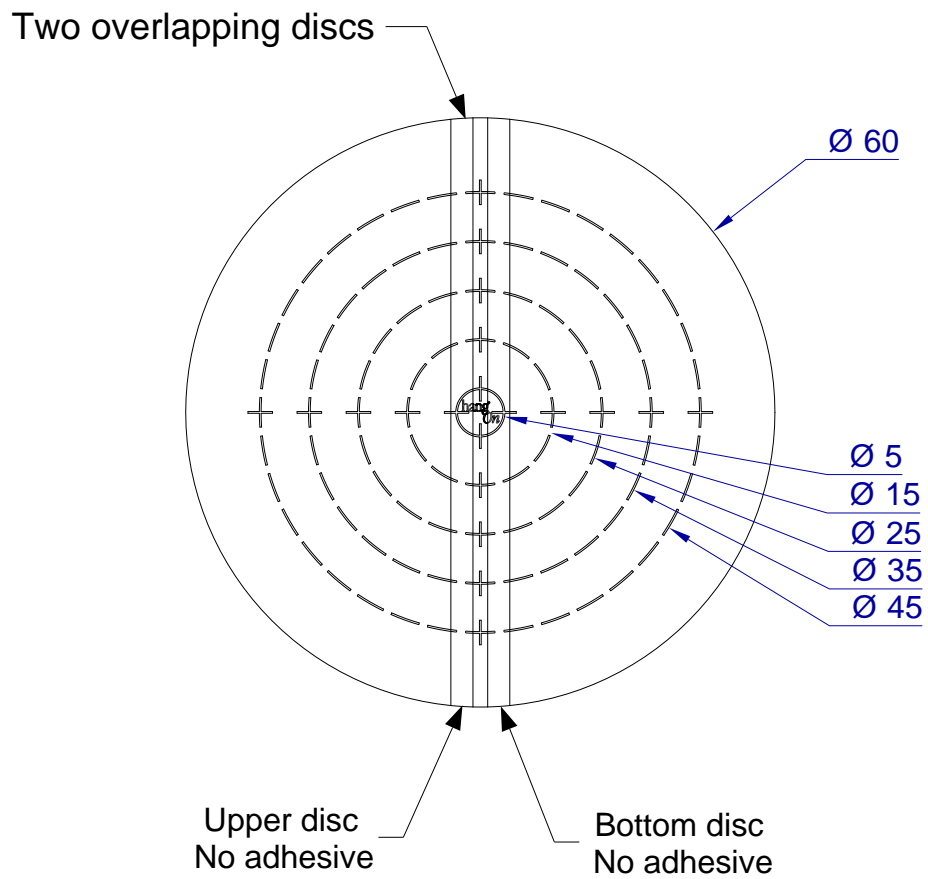

This drawing is HangOn AB property. It can't be reproduced or communicated without our written agreement

Product no.
ERD 60

Description
Wishbone disc