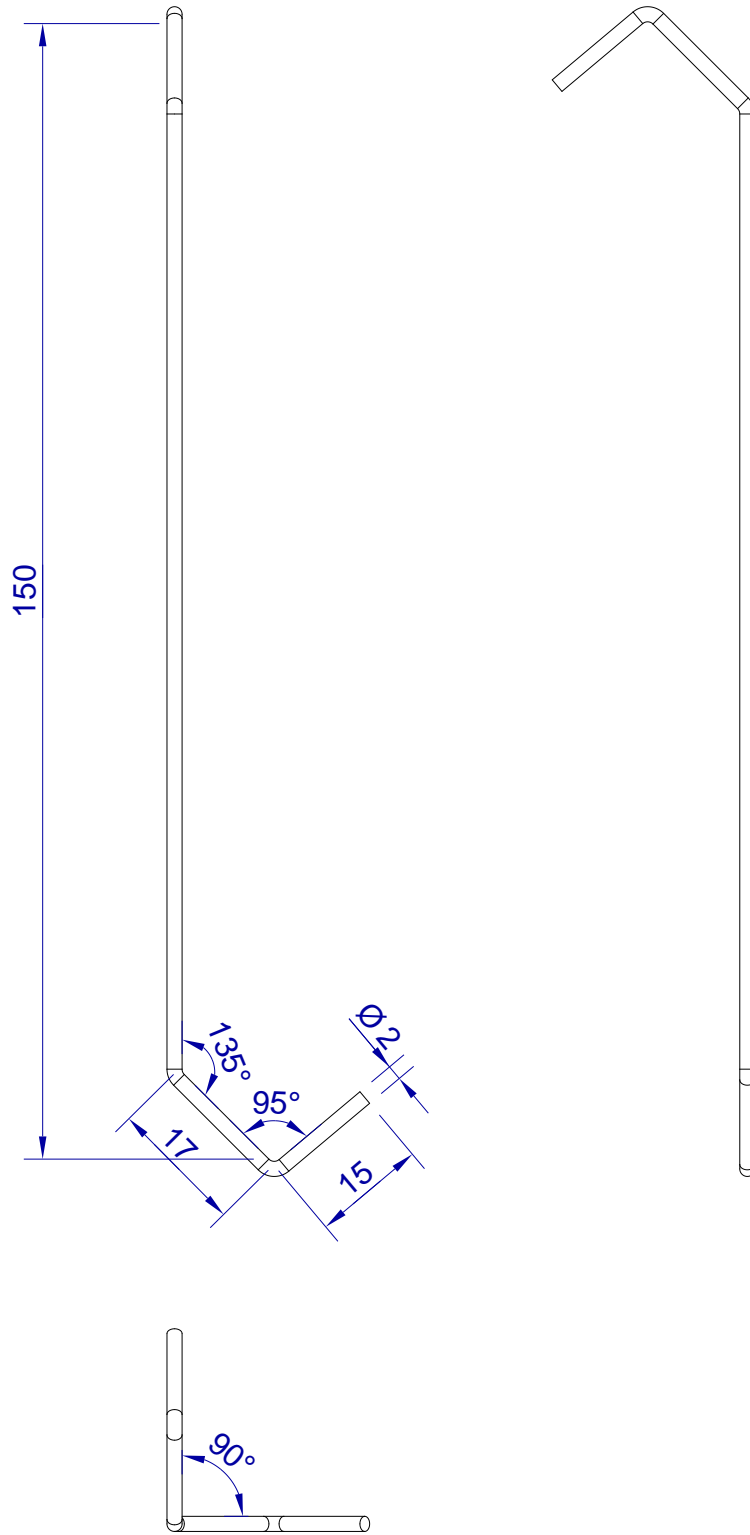

This drawing is HangOn AB property. It can't be reproduced or communicated without our written agreement

hang[®]
On

Product no.
150X2,0 90DVX2
Description
Hook, stock item

2026-03-12 10:44