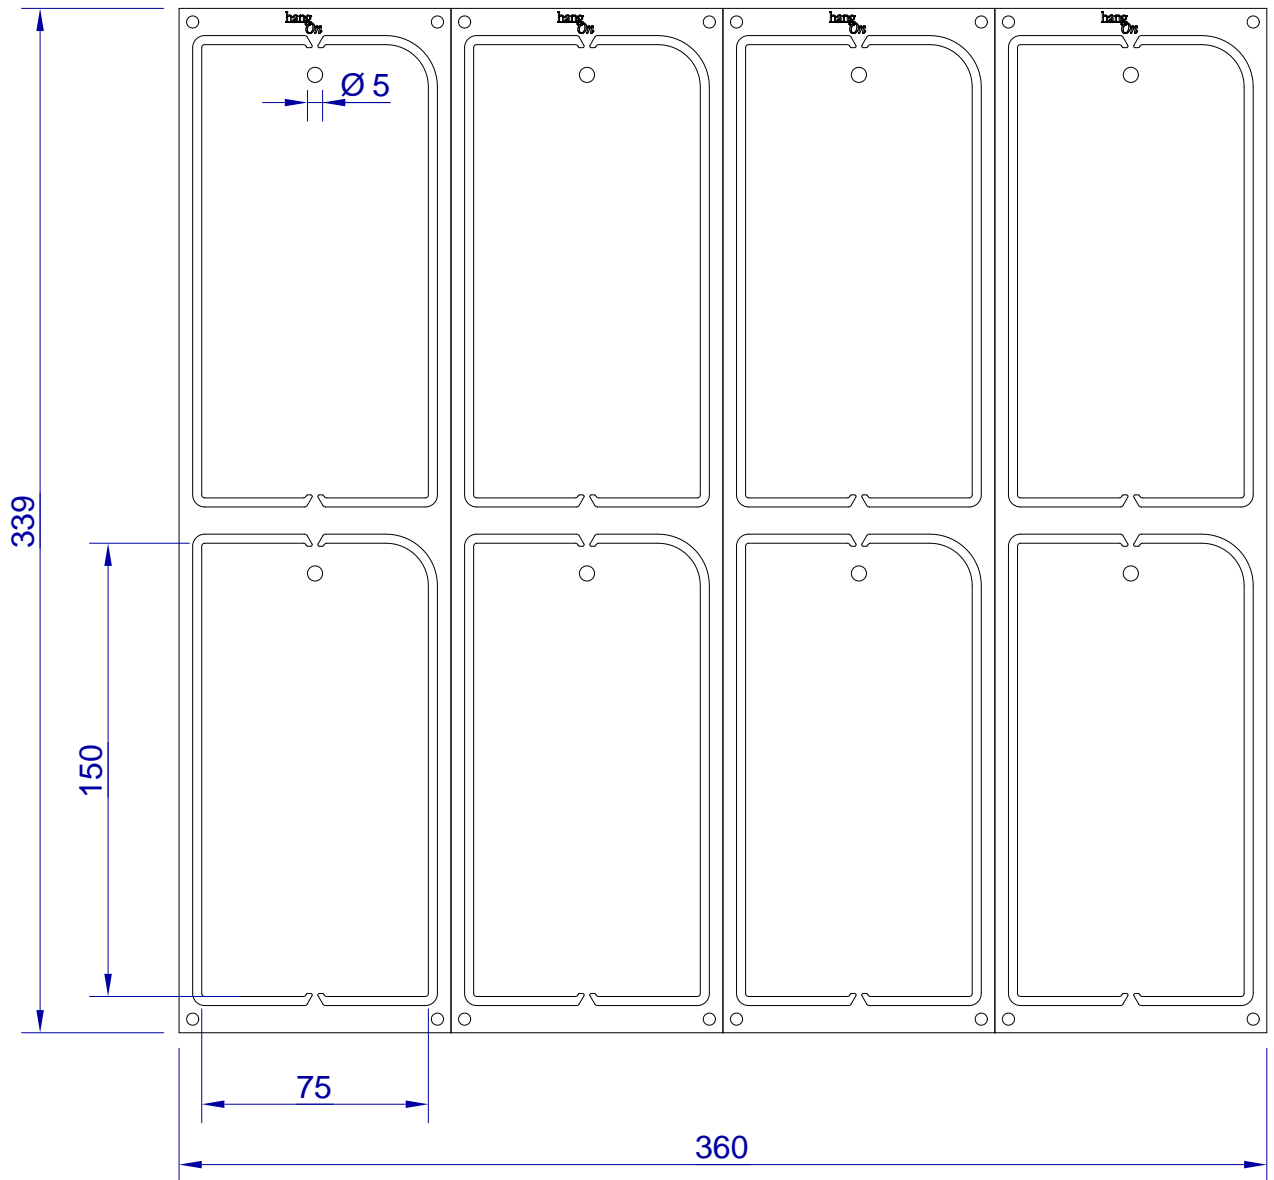

This drawing is HangOn AB property. It can't be reproduced or communicated without our written agreement

Product no.

KOP 75X150 8A

Description

HangOn Test panels with protective film, Alu.