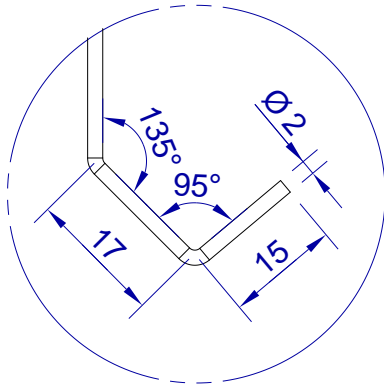

This drawing is HangOn AB property. It can't be reproduced or communicated without our written agreement

250

hang[®]
On

Product no.
250X2,0 90DVX2
Description
Hook, stock item