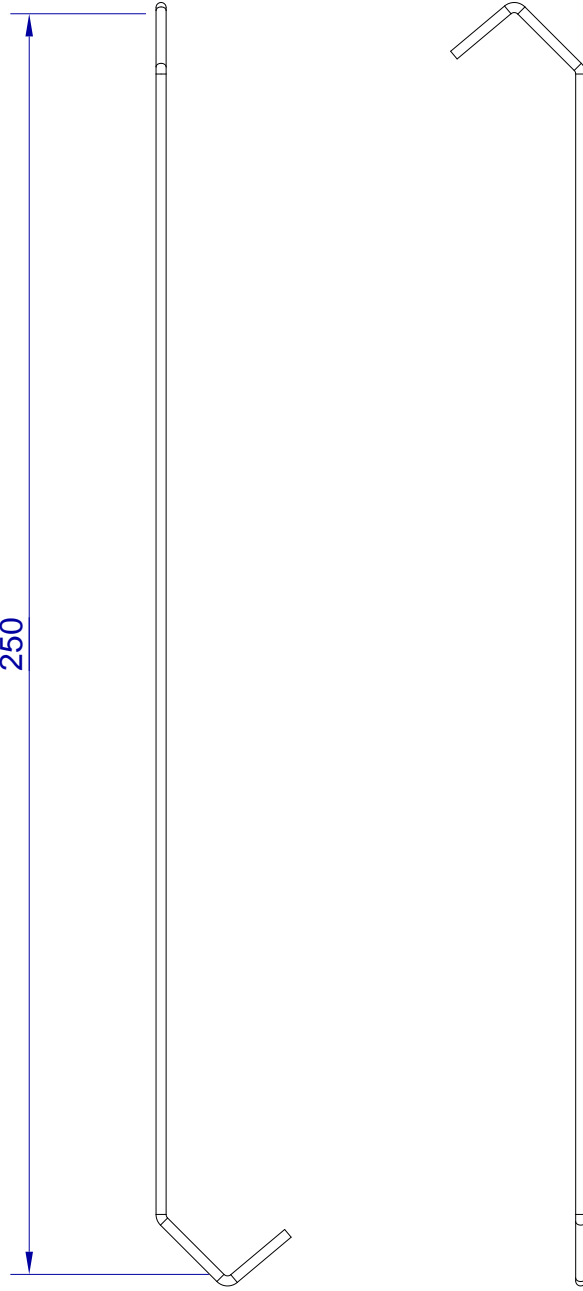

This drawing is HangOn AB property. It can't be reproduced or communicated without our written agreement

250

hang[®]
On

Product no.
250X2,0 90DVX2
Description
Hook, stock item