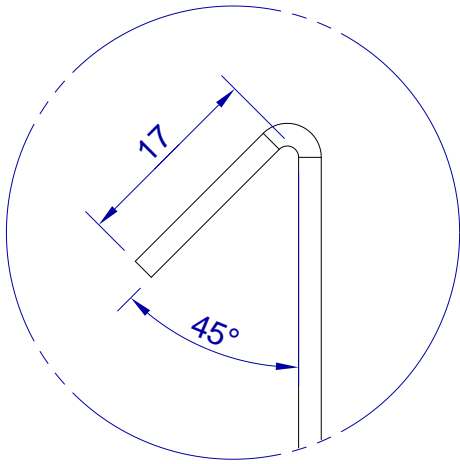

This drawing is HangOn AB property. It can't be reproduced or communicated without our written agreement

900

hang[®]
On

Product no.
900X2,0 90DV
Description
Hook