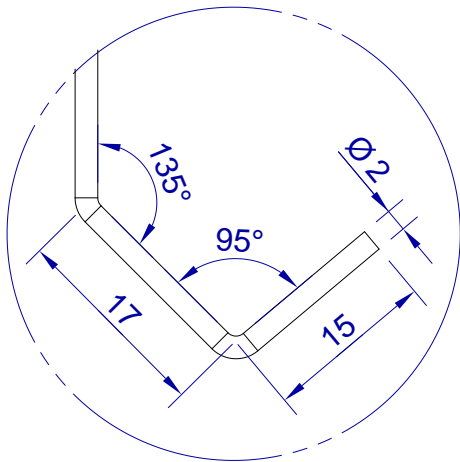

This drawing is HangOn AB property. It can't be reproduced or communicated without our written agreement

900

hang[®]
On

Product no.
900X2,0 90DV
Description
Hook