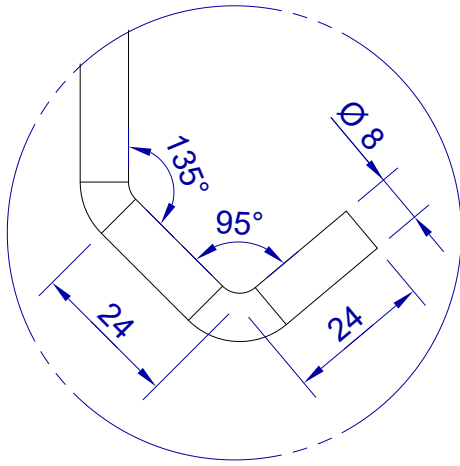

This drawing is HangOn AB property. It can't be reproduced or communicated without our written agreement

hang[®]
On

Product no.
400X8,0 PDVX2
Description
Hook, stock item