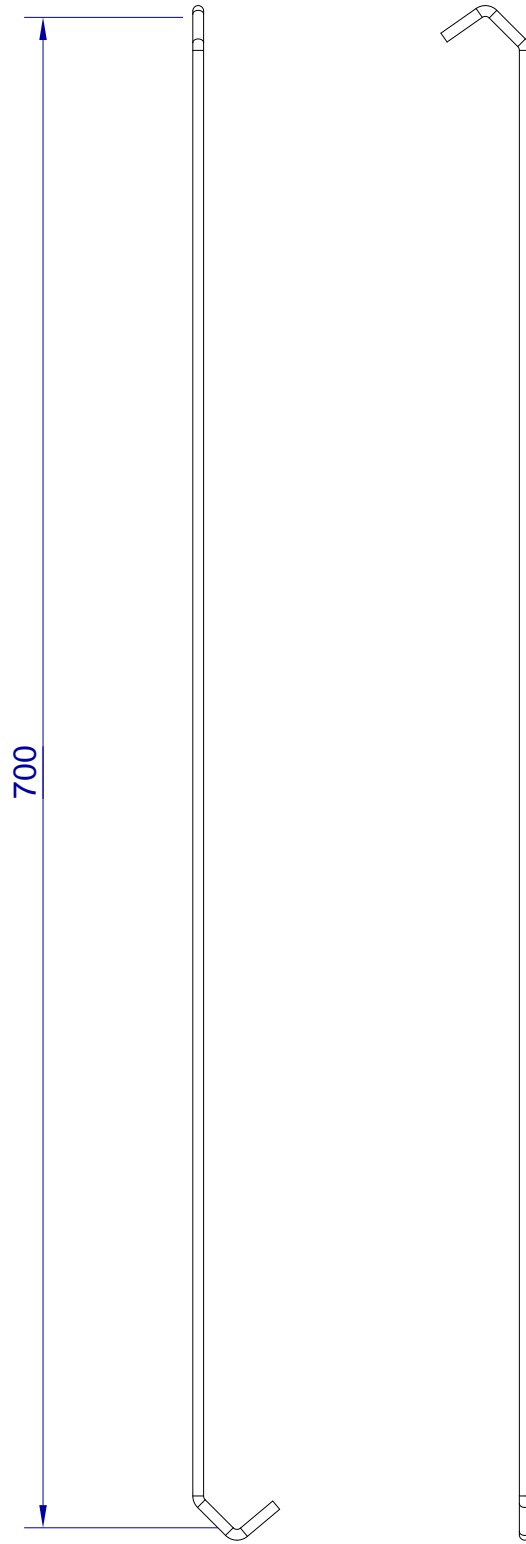

This drawing is HangOn AB property. It can't be reproduced or communicated without our written agreement

hang[®]
On

Product no.
700X5,0 90DVX2
Description
Hook, stock item