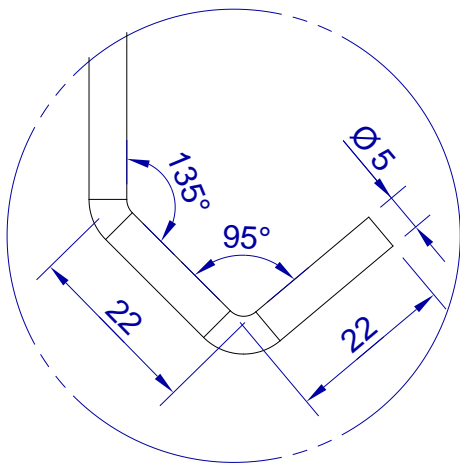

This drawing is HangOn AB property. It can't be reproduced or communicated without our written agreement

hang[®]
On

Product no.
700X5,0 90DVX2
Description
Hook, stock item