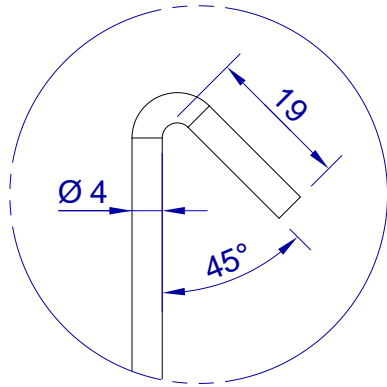

This drawing is HangOn AB property. It can't be reproduced or communicated without our written agreement

hang[®]
On

Product no.
800X4,0 PDV

Description
Hook, stock item