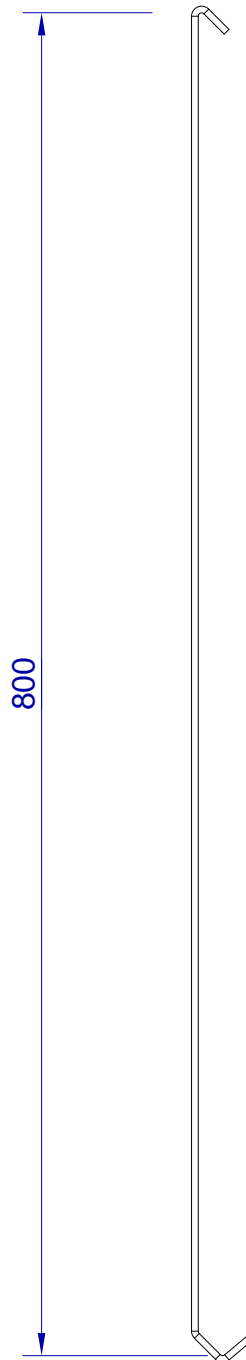

This drawing is HangOn AB property. It can't be reproduced or communicated without our written agreement

hang[®]
On

Product no.
800X4,0 PDV

Description
Hook, stock item