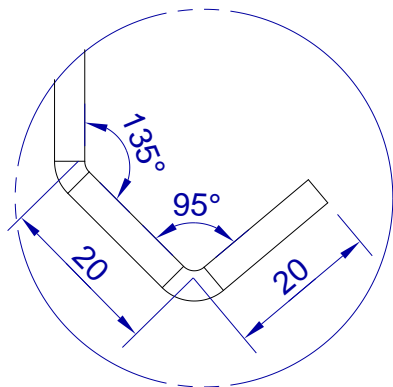

This drawing is HangOn AB property. It can't be reproduced or communicated without our written agreement

hang[®]
On

Product no.
800X4,0 PDV

Description
Hook, stock item