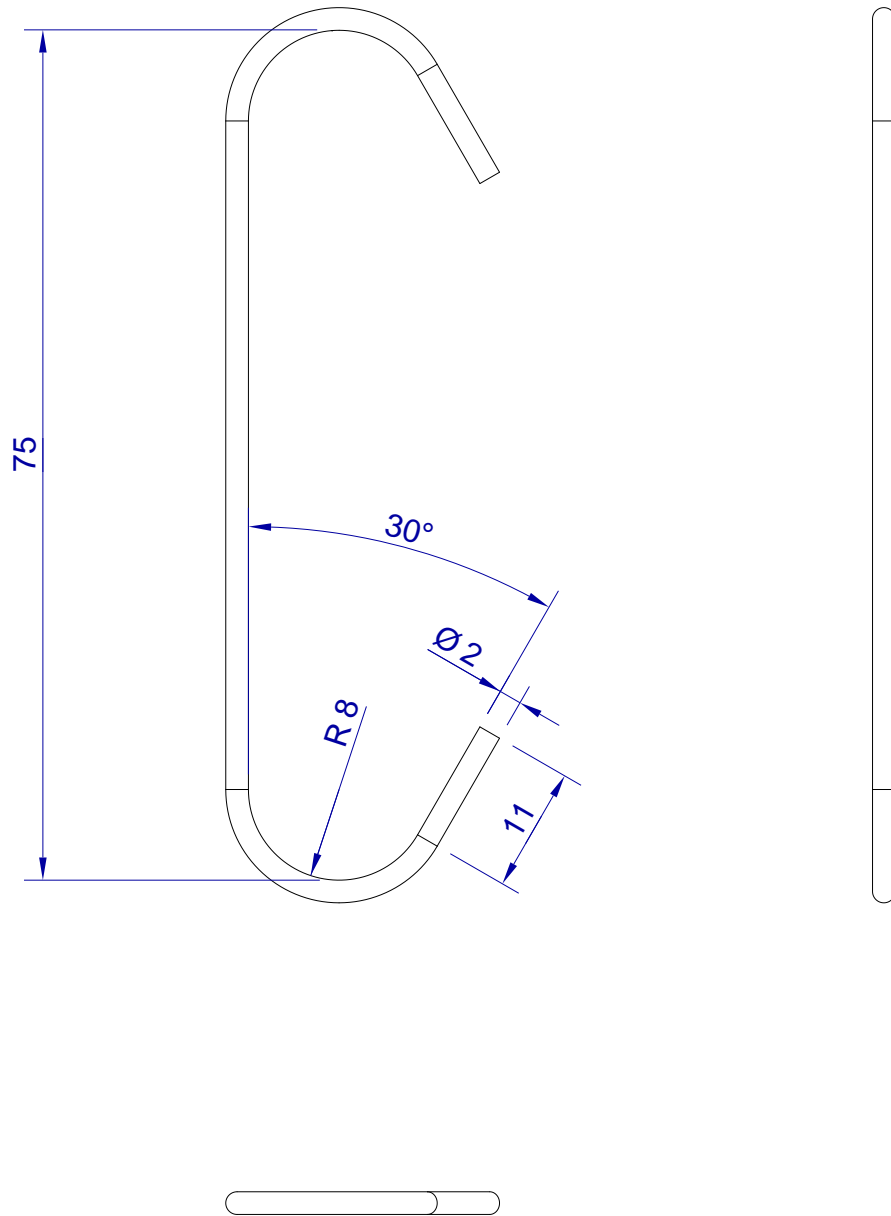

This drawing is HangOn AB property. It can't be reproduced or communicated without our written agreement

hang[®]
On

Product no.

CU075X2,0 PRX2

Description

Copper standard hook, stock item