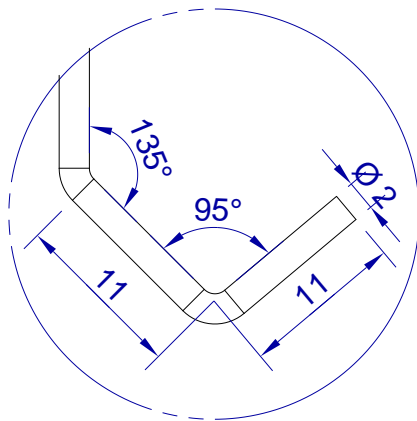

This drawing is HangOn AB property. It can't be reproduced or communicated without our written agreement

hang<sup>®</sup>  
On

Product no.  
200x2,0 PDVX2 M

Description  
Hook Mini, stock item