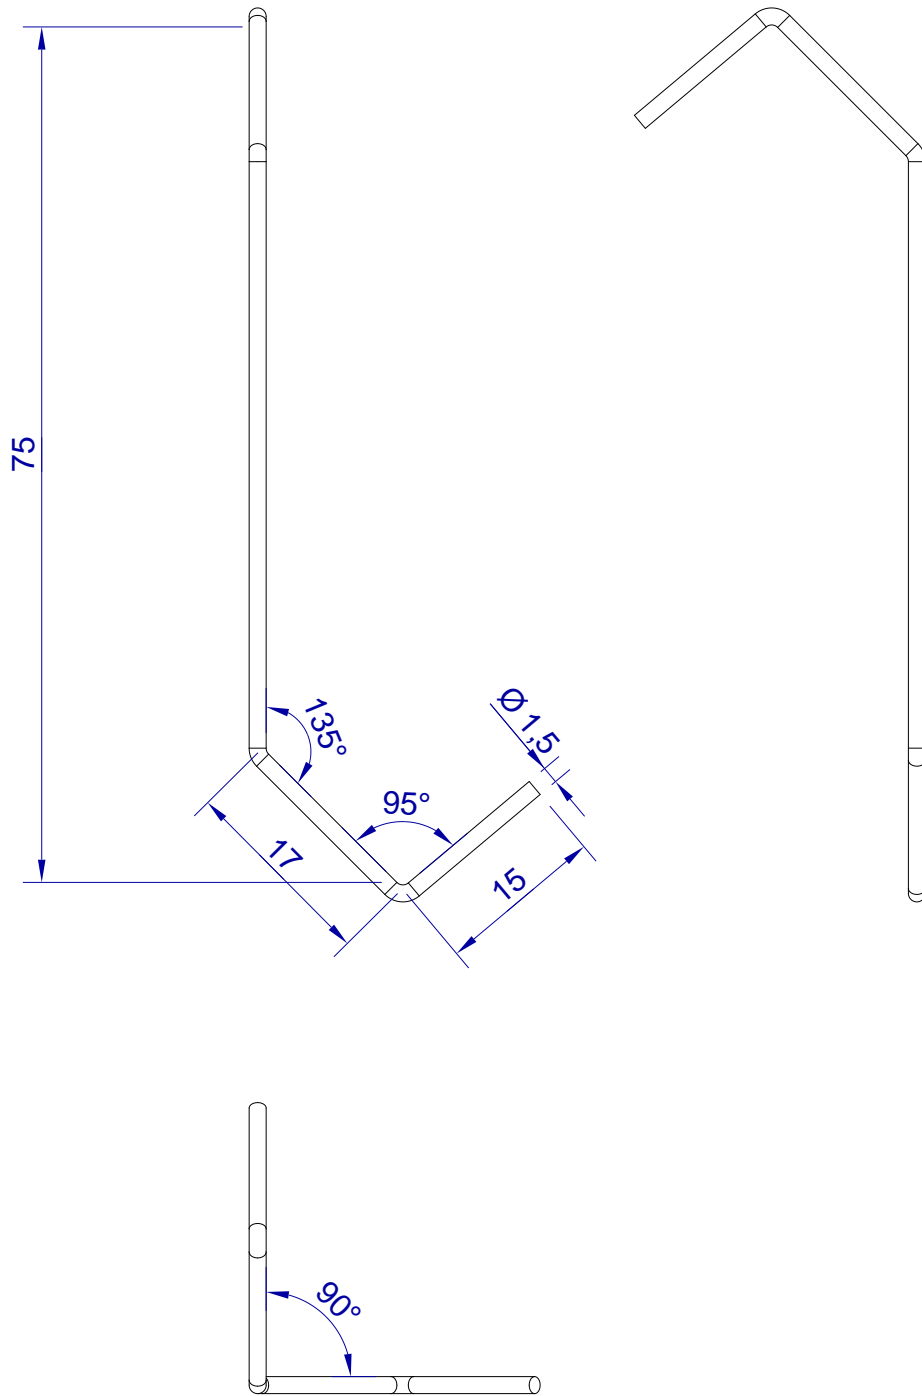

This drawing is HangOn AB property. It can't be reproduced or communicated without our written agreement

hang[®]
On

Product no.
76,00x1,5 90DVx2

Description
76,00x1,5 90DVx2