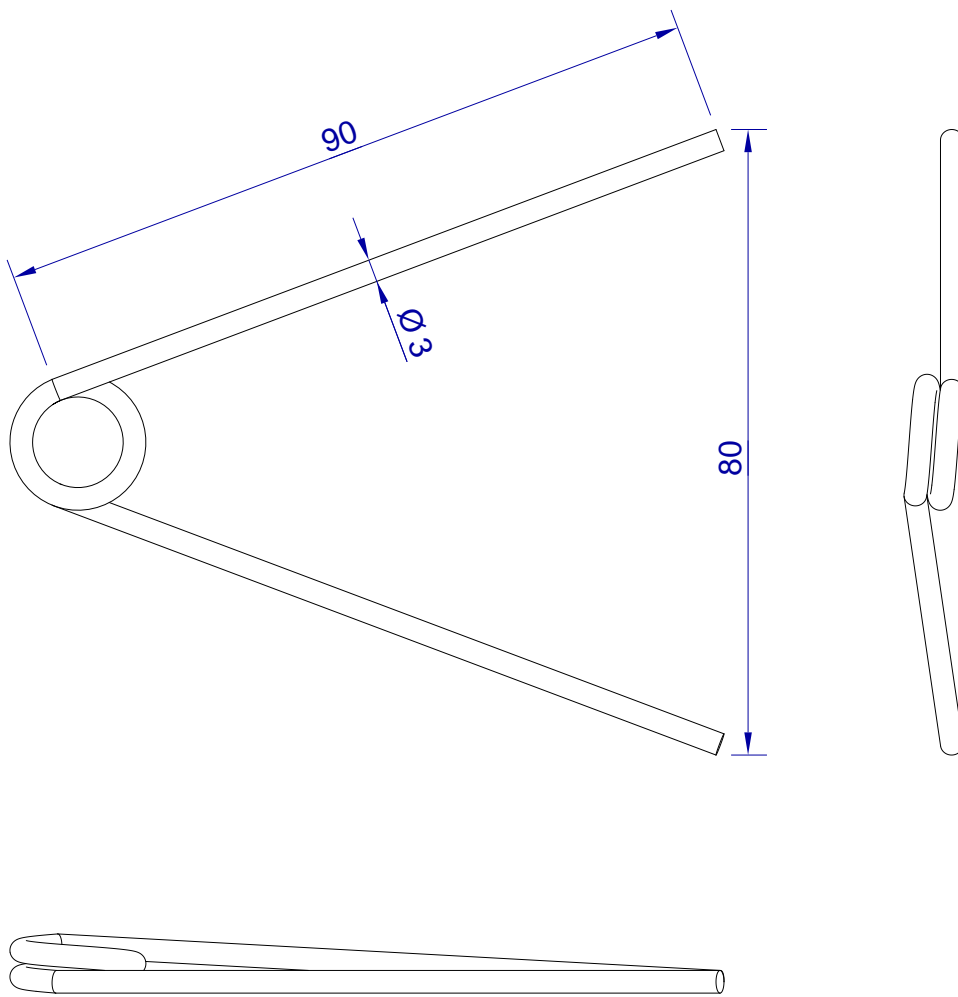

This drawing is HangOn AB property. It can't be reproduced or communicated without our written agreement

hang<sup>®</sup>  
On

Product no.

RO 300

Description

Spring tube hook