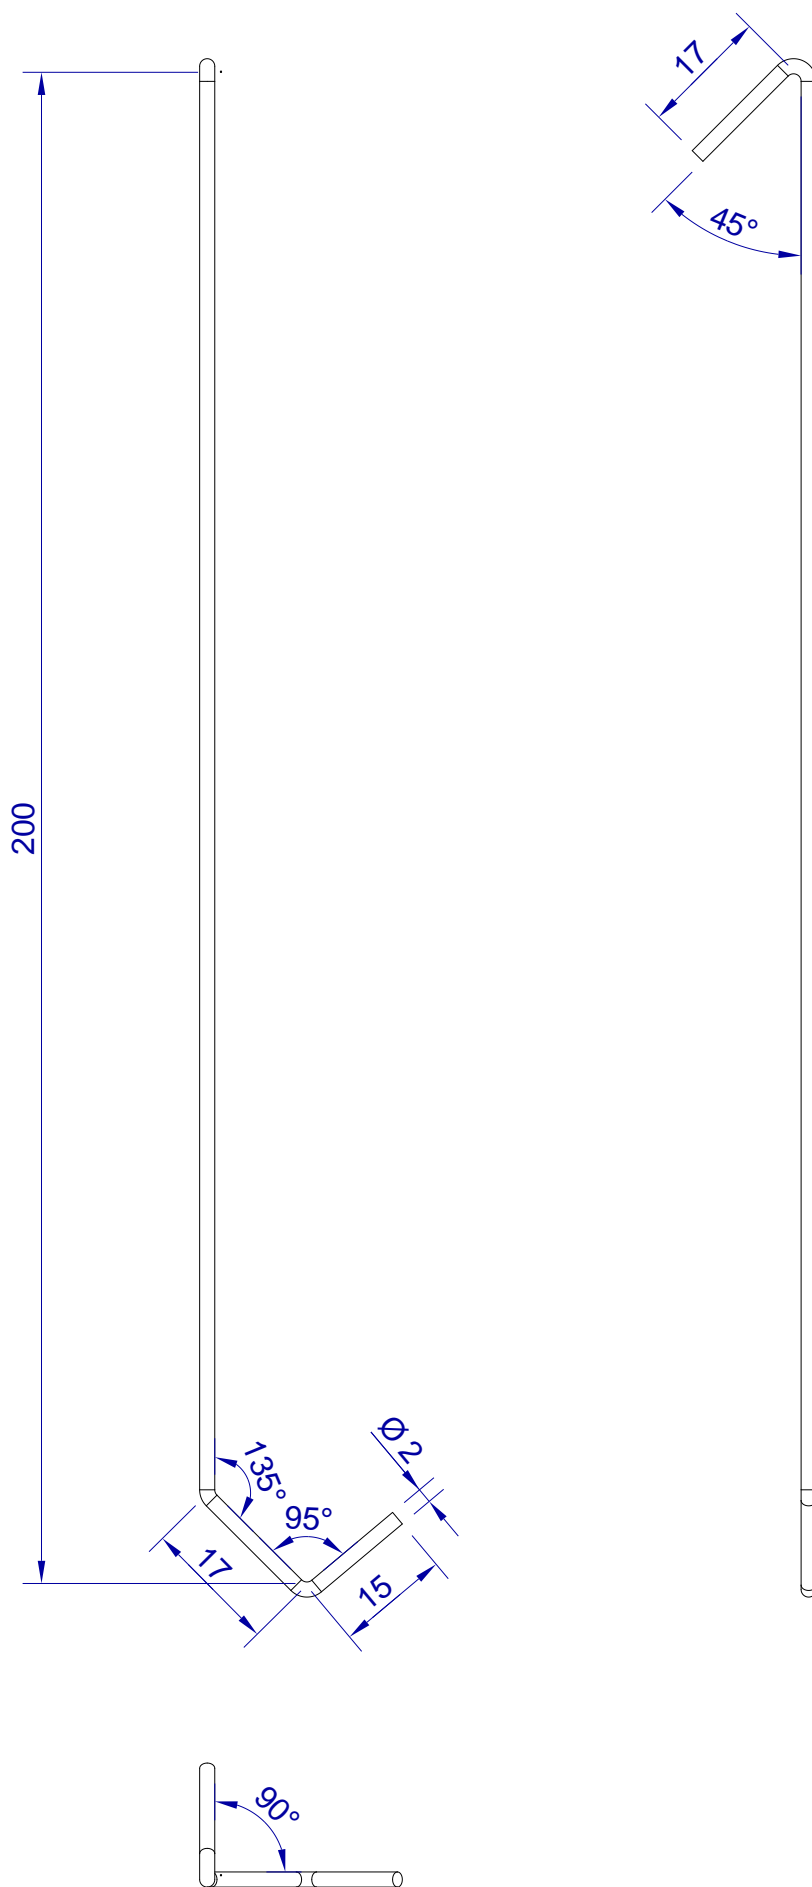

This drawing is HangOn AB property. It can't be reproduced or communicated without our written agreement

hang[®]
On

Product no.
200X2,0 90DV
Description
Hook