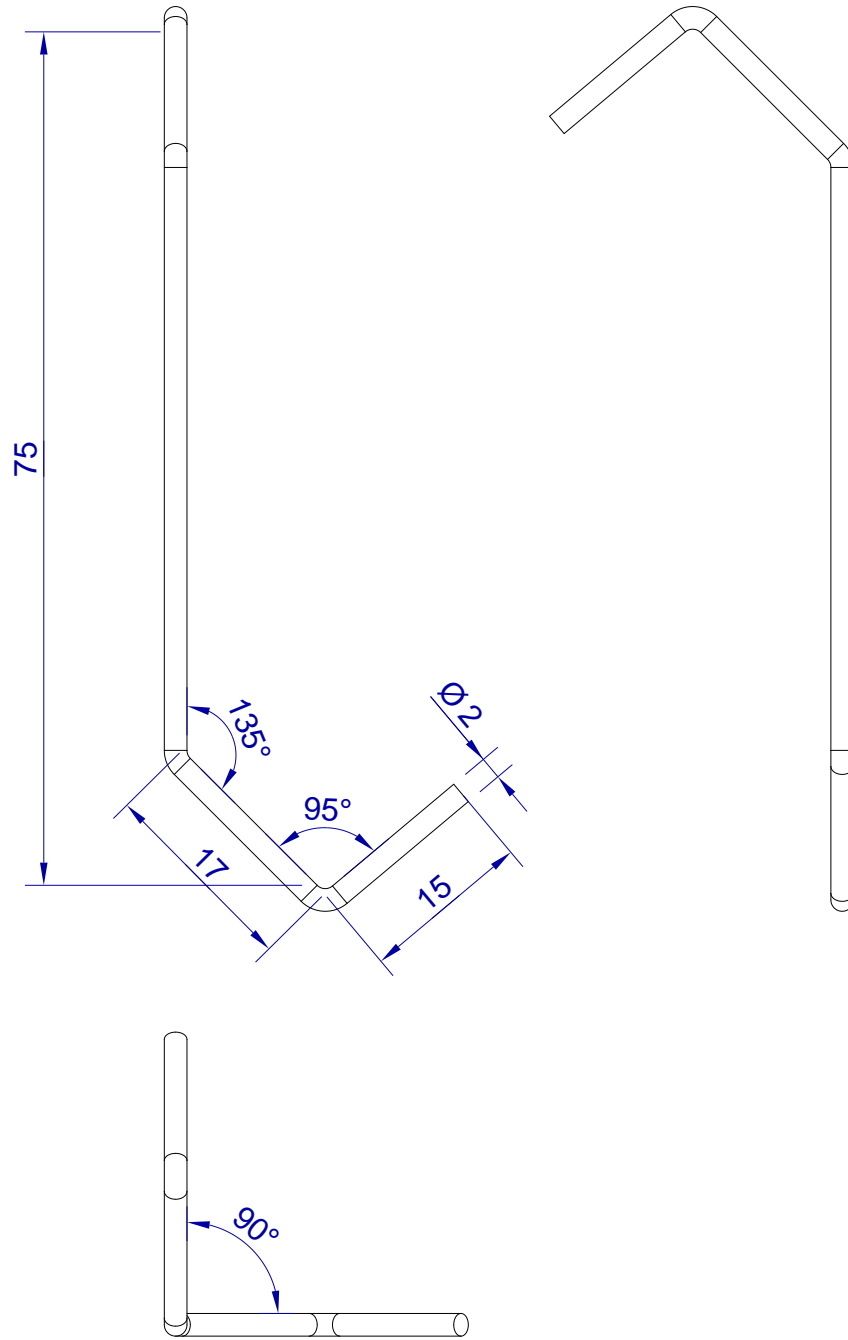

This drawing is HangOn AB property. It can't be reproduced or communicated without our written agreement

hang[®]
On

Product no.
075X2,0 90DVX2
Description
Hook, stock item