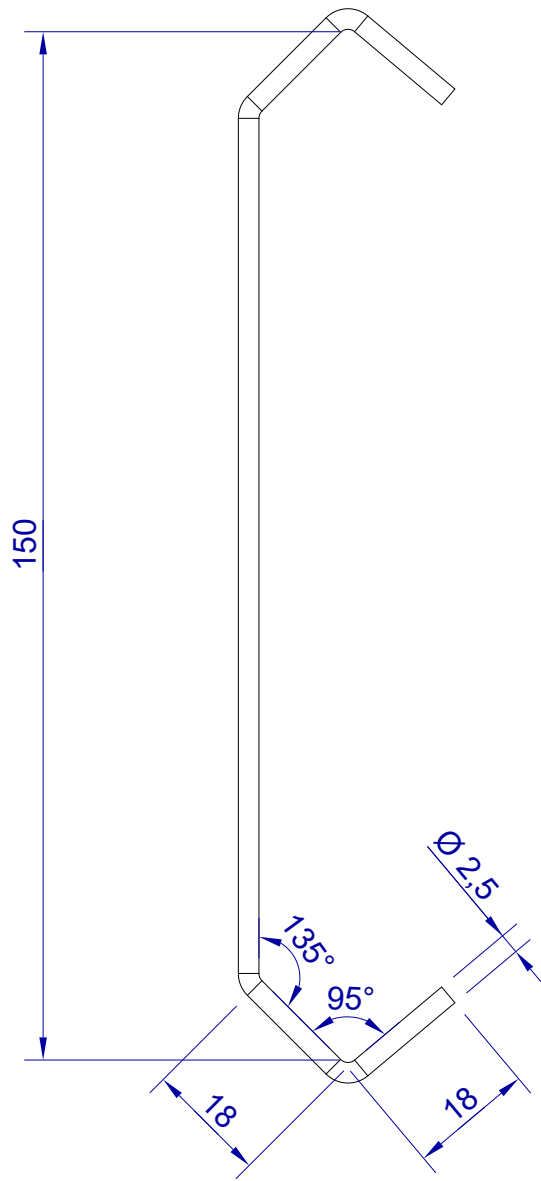

This drawing is HangOn AB property. It can't be reproduced or communicated without our written agreement

hang[®]
On

Product no.
150X2,5 PDVX2
Description
Hook, stock item