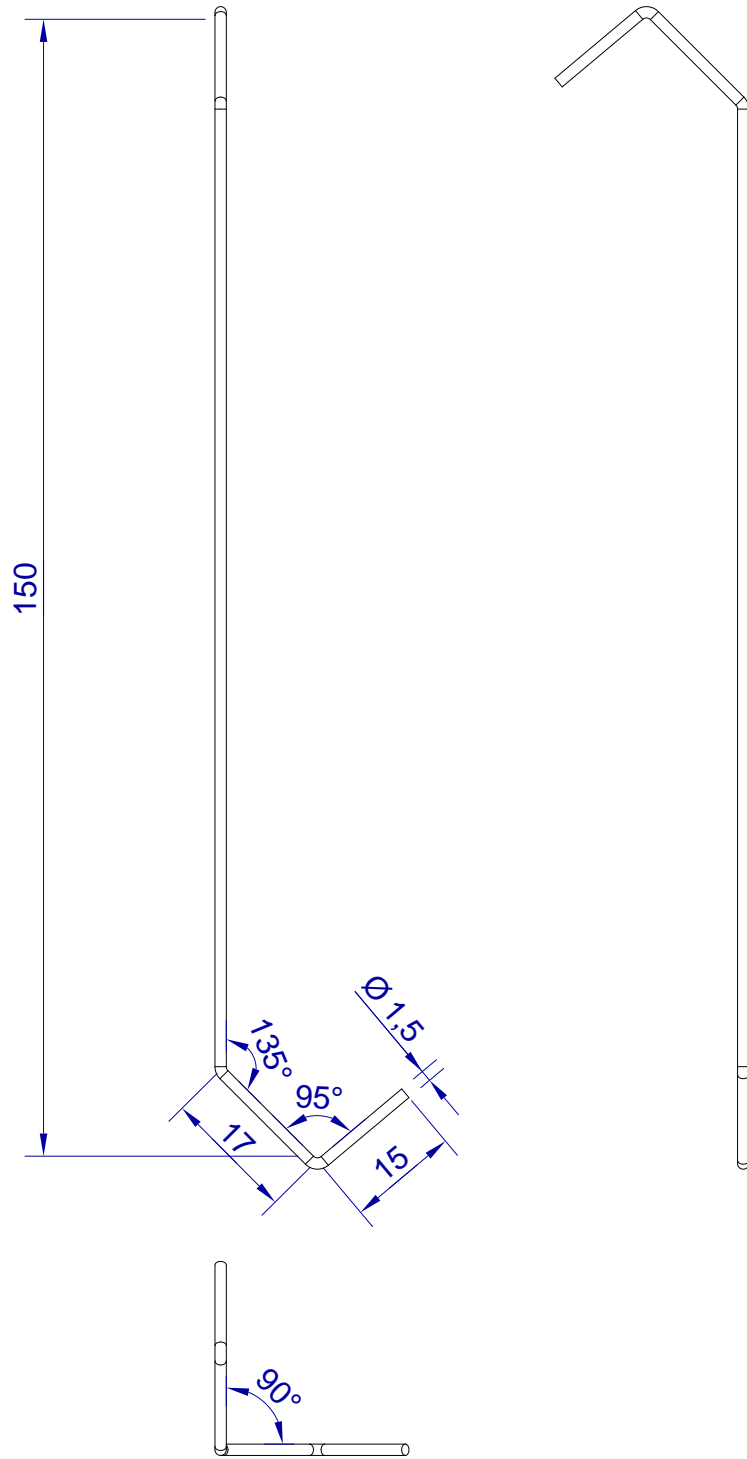

This drawing is HangOn AB property. It can't be reproduced or communicated without our written agreement

hang<sup>®</sup>  
On

Product no.  
150X1,5 90DVX2  
Description  
Hook, stock item