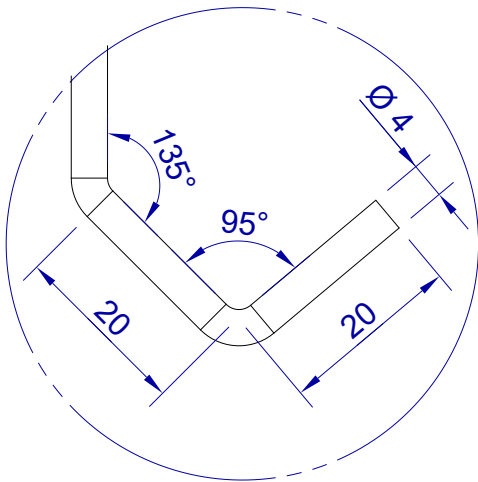

This drawing is HangOn AB property. It can't be reproduced or communicated without our written agreement

hang[®]
On

Product no.
400X4,0 PDVX2
Description
Hook, stock item