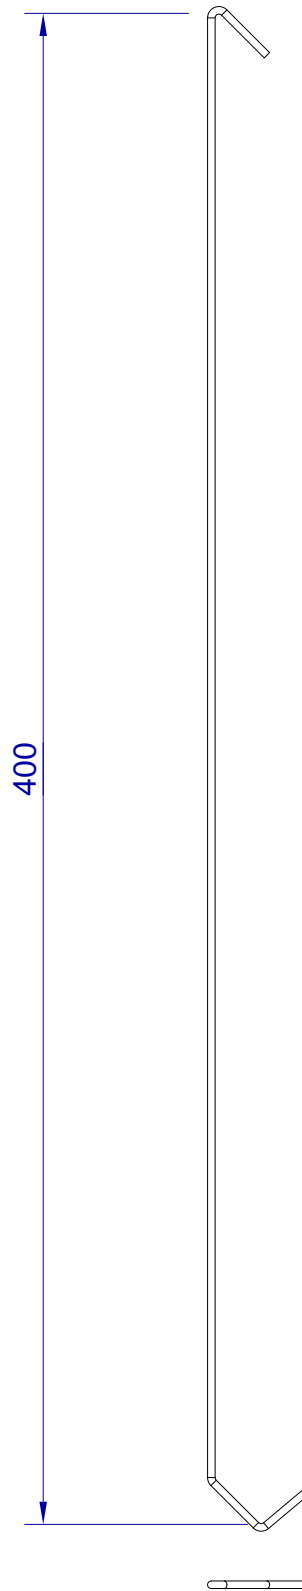

This drawing is HangOn AB property. It can't be reproduced or communicated without our written agreement

hang<sup>®</sup>  
On

Product no.  
400X2,0 PDV

Description  
Hook, stock item