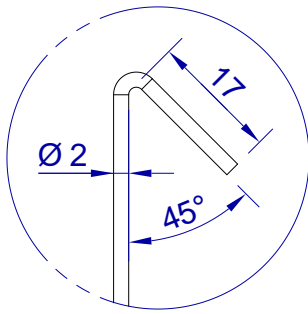

This drawing is HangOn AB property. It can't be reproduced or communicated without our written agreement

hang<sup>®</sup>  
On

Product no.  
400X2,0 PDV

Description  
Hook, stock item