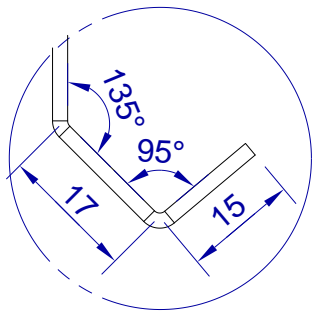

This drawing is HangOn AB property. It can't be reproduced or communicated without our written agreement

hang<sup>®</sup>  
On

Product no.  
400X2,0 PDV

Description  
Hook, stock item