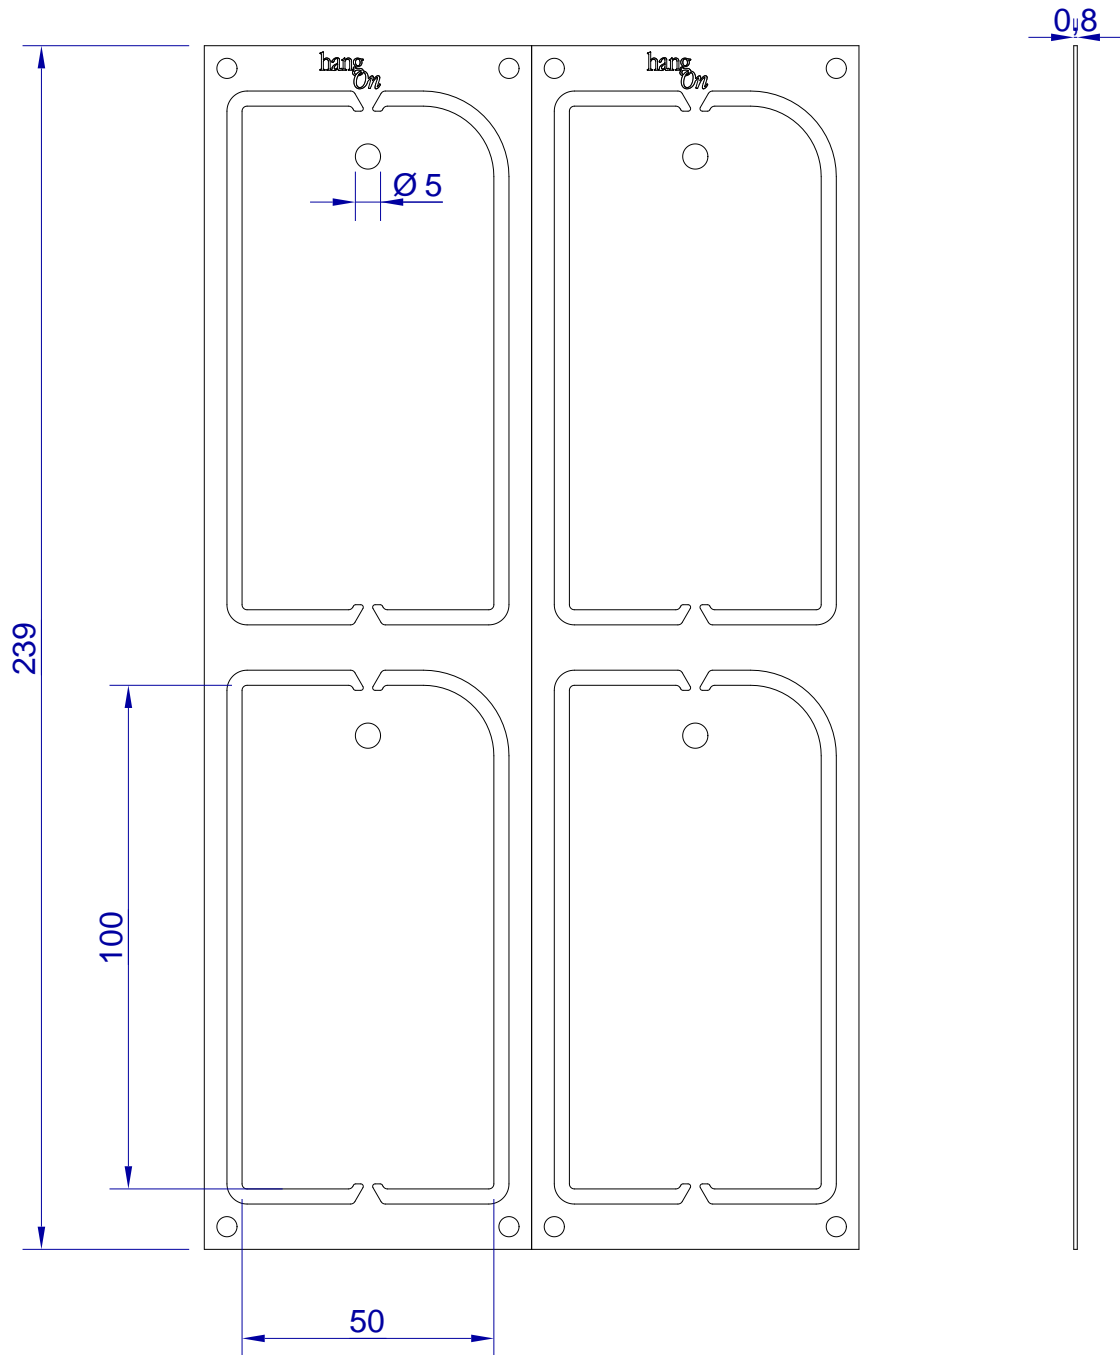

This drawing is HangOn AB property. It can't be reproduced or communicated without our written agreement

Product no.
KOP 50X100 4S

Description
Test panels with protective film, Steel