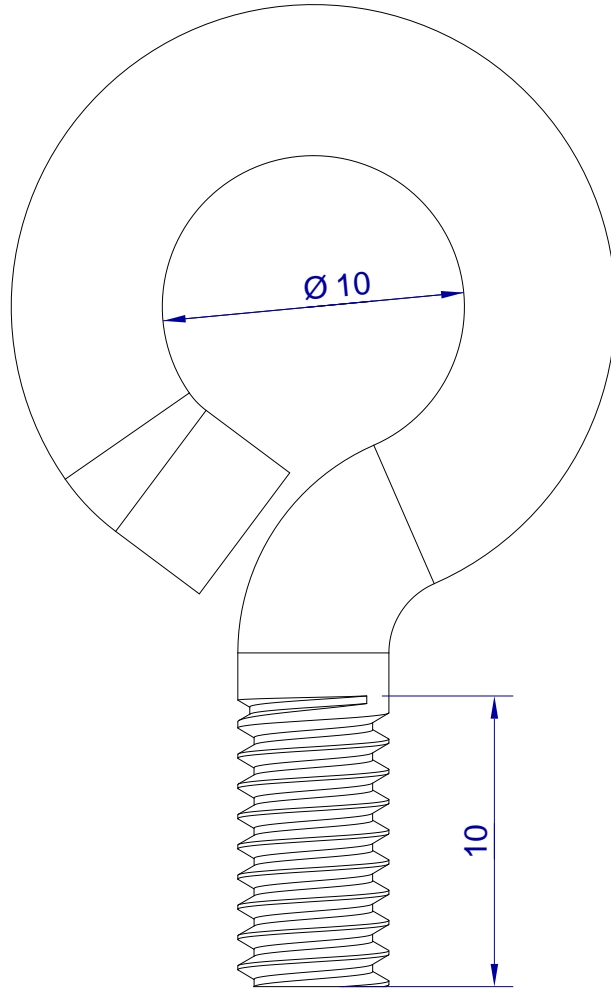

This drawing is HangOn AB property. It can't be reproduced or communicated without our written agreement

hang<sup>®</sup>  
On

Product no.

MS 06

Description

Threaded eye-bolt M6

2026-03-12 10:57