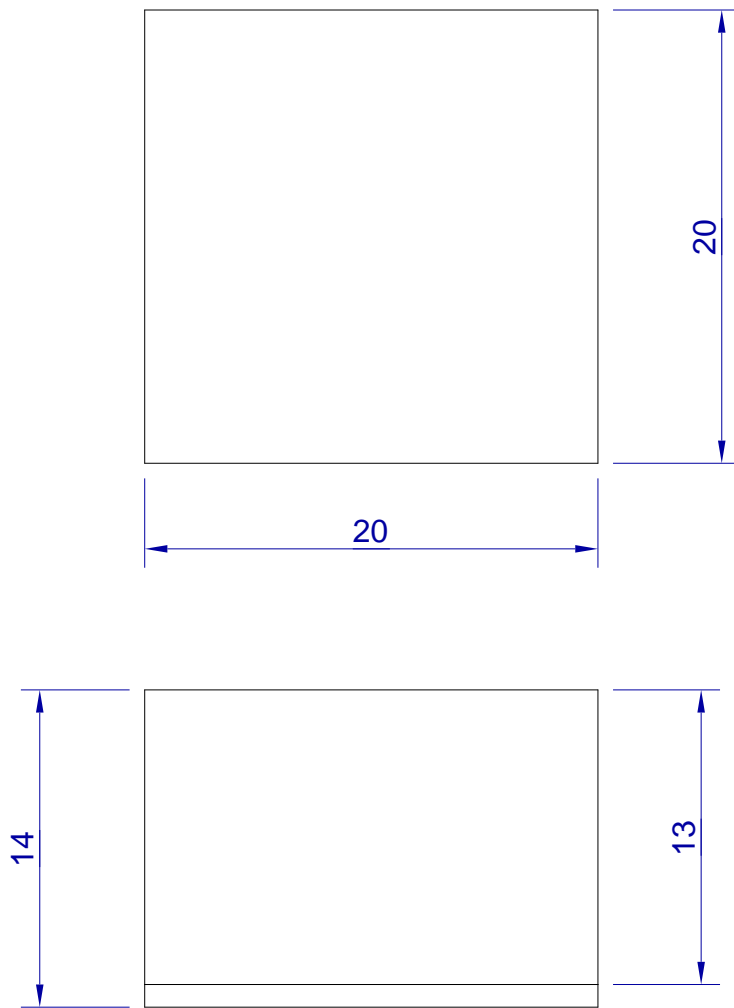

This drawing is HangOn AB property. It can't be reproduced or communicated without our written agreement

hang[®]
On

Product no.

DKK 202014

Description

Spacer pads 20x20x14 mm