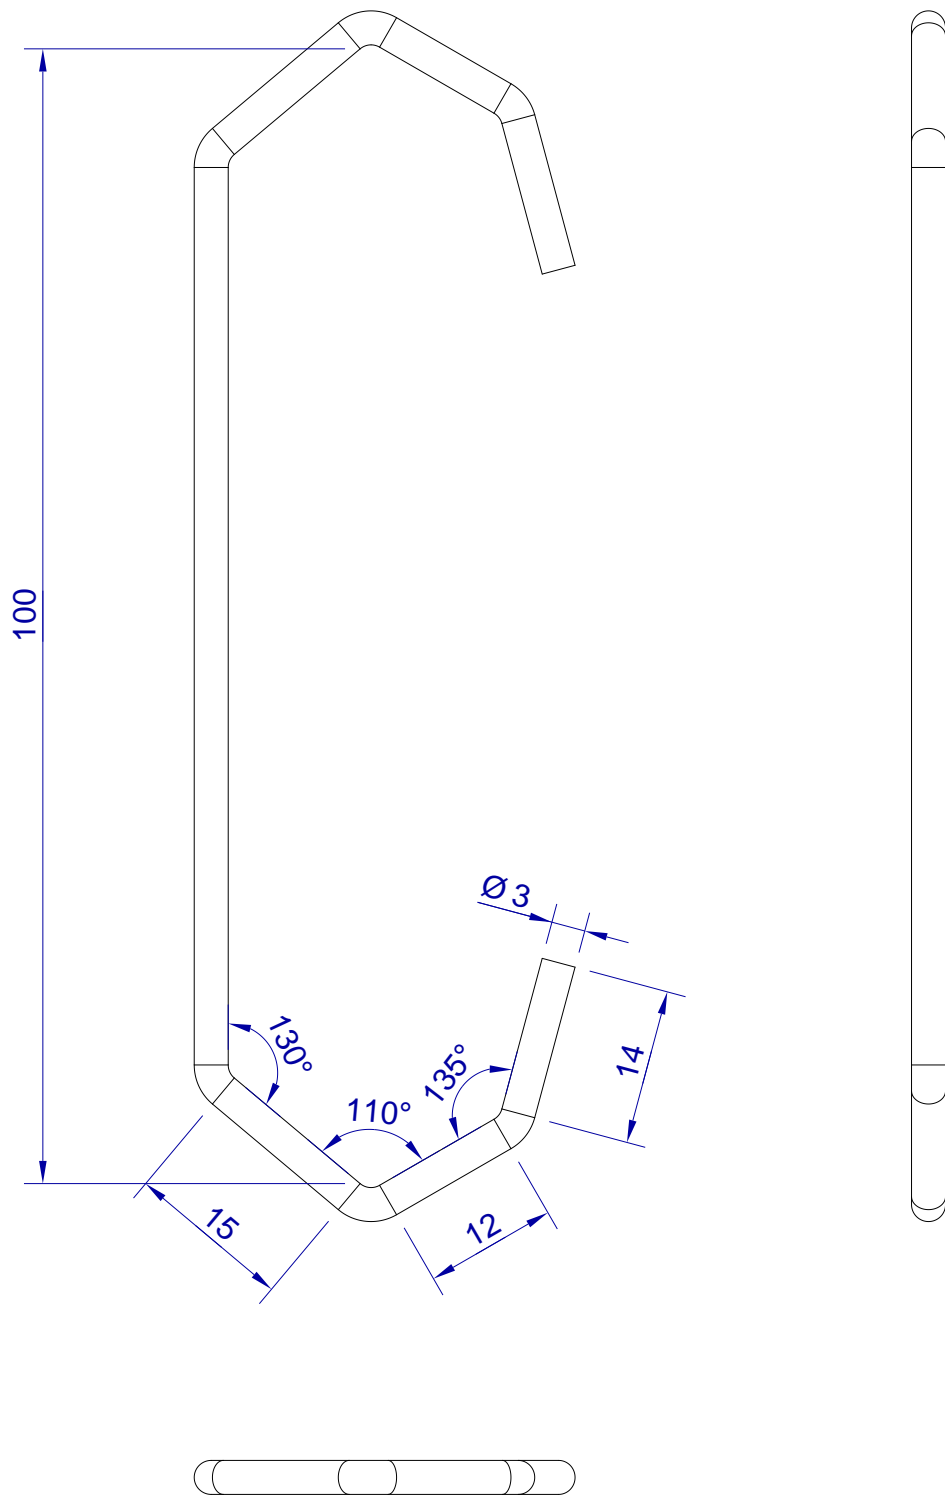

This drawing is HangOn AB property. It can't be reproduced or communicated without our written agreement

hang[®]
On

Product no.
100X3,0 PTRVX2
Description
Hook, stock item